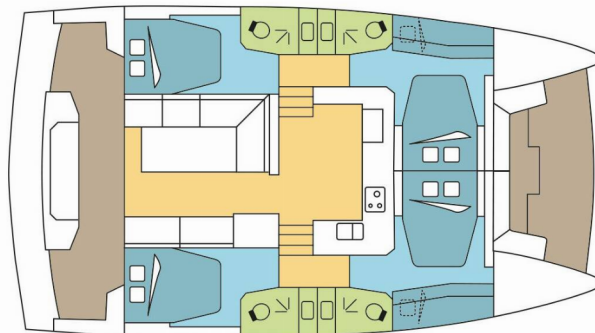

BALI CATSPACE

PERLE BLANCHE

Katamarán Bali Catspace „PERLE BLANCHE“, postavená v roku 2024, kotví v Dubrovnik, Komolac, ACI Marina Dubrovnik, - Chorvátsko . Jachta má 4 kajút, môže ubytovať 8 + 2 osôb a disponuje 4 toaletami/sprchami.

ŠPECIFIKÁCIE JACHTY

Základňa Prenájmu

Dubrovnik, Komolac, ACI Marina

Dubrovnik, Chorvátsko

ID Jachty

7549

Značka

Catana

Názov

PERLE BLANCHE

Rok Výroby

2024

Dĺžka

12.31m

Kabíny

4

Lôžka

8 + 2

Maximálny Počet Pasážierov

10

WC/Sprcha

4

ŠTANDARDNÉ VYBAVENIE JACHTY

Bezpečnosť

Bezpečnostná výbava, VHF rádio

Elektronika

Generátor (5 KW 60hz with soundshield and remote control 120 V), Invertor (12V/220V - 1600VA), Klimatizácia (In cabins 120V/60Hz), Konvertor 220V/12V (1600VA), Nabíjačka batérií (70 amp), Prípojka pobrežného napájania (120V instead of 230V), Servisné batérie (Extra - 12V - 130 amp), Solárne panely (100 W), Watermaker - Odsolovač vody (12V 105L/H)

Interiér

Čalúnenie, Convertible table in salon, Curtains (Blackout curtains for 4 cabins), Elektrické WC, Ventilátory v kabinách

Lodná kuchyňa

Chladnička (265L with dedicated converter 220V), Rúra (Gaz), Vodná pumpa (seawater pump in galley and on deck)

Navigácia

AIS, Autopilot, Depthsounder, GPS mapový plotter (cockpit), Rýchlomer (Speed log), Wind instrument/Anemometer

Paluba

Bimini, Davit, Elektrický kotevný vrátok (1000W), Fly sunbathing area (sunbathing cushions with backrests), Flybridge (cushions (seats & backrests)), Forward cockpit, Kúpací rebrík (with large handles and teak steps), Nafukovací čln, Príviesny motor, Seats for aft bench (aft bench cushions (seats and backrests)), Stolik v kokpíte (removable), Vonkajšia sprcha na korme (with hot/cold water)

Plachty

Elektrické navijaky/vinšne, Lazy bag, Lazy jacks

Pohodlie

Predné vankúše kokpitu (seats), Sieť proti komárom, Vankúše sedadla kormidelníka (seat and backrest)

Zábava

Fusion radio (4 HP bluetooth)