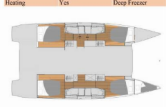

CENA / TYŻDNE

14.12. - 21.12.2024 4.044 € ~~5.184 €~~	21.12. - 28.12.2024 4.044 € ~~5.184 €~~	28.12. - 04.01.2025 3.898 € ~~4.998 €~~	04.01. - 11.01.2025 4.038 € ~~4.750 €~~
11.01. - 18.01.2025 4.038 € ~~4.750 €~~	18.01. - 25.01.2025 4.038 € ~~4.750 €~~	25.01. - 01.02.2025 4.038 € ~~4.750 €~~	01.02. - 08.02.2025 4.038 € ~~4.750 €~~
08.02. - 15.02.2025 4.038 € ~~4.750 €~~	15.02. - 22.02.2025 4.038 € ~~4.750 €~~	22.02. - 01.03.2025 4.038 € ~~4.750 €~~	01.03. - 08.03.2025 4.038 € ~~4.750 €~~
08.03. - 15.03.2025 4.038 € ~~4.750 €~~	15.03. - 22.03.2025 4.038 € ~~4.750 €~~	22.03. - 29.03.2025 4.038 € ~~4.750 €~~	29.03. - 05.04.2025 4.038 € ~~4.750 €~~
05.04. - 12.04.2025 4.038 € ~~4.750 €~~	12.04. - 19.04.2025 4.038 € ~~4.750 €~~	19.04. - 26.04.2025 6.163 € ~~7.250 €~~	26.04. - 10.05.2025 Rezervované
10.05. - 17.05.2025 6.163 € ~~7.250 €~~	17.05. - 24.05.2025 6.163 € ~~7.250 €~~	24.05. - 31.05.2025 6.163 € ~~7.250 €~~	31.05. - 07.06.2025 6.163 € ~~7.250 €~~
07.06. - 14.06.2025 Rezervované	14.06. - 21.06.2025 7.693 € ~~9.050 €~~	21.06. - 28.06.2025 7.693 € ~~9.050 €~~	28.06. - 05.07.2025 7.693 € ~~9.050 €~~