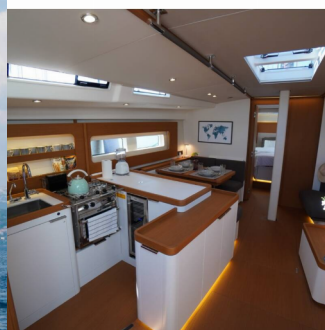

PRICE / WEEKS

07.11. - 14.11.2026

3.920 € ~~4.900 €~~

14.11. - 21.11.2026

3.920 € ~~4.900 €~~

21.11. - 28.11.2026

3.920 € ~~4.900 €~~

28.11. - 05.12.2026

3.920 € ~~4.900 €~~

05.12. - 12.12.2026

3.920 € ~~4.900 €~~

12.12. - 19.12.2026

3.920 € ~~4.900 €~~

19.12. - 26.12.2026

3.920 € ~~4.900 €~~

WEB

najachty.pl

PHONE

+48 882 071 532

E-MAIL

biuro@najachty.pl

NAJACHTY

ul. Pi. Świętej Małgorzaty 1-2/42B, 58-100, Świdnica, Poland