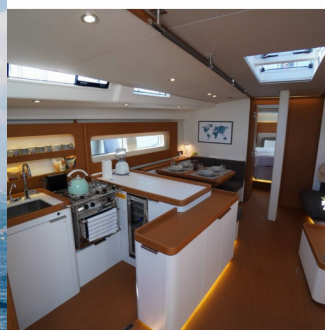

PRICE / WEEKS

16.05. - 23.05.2026 4.120 € ~~5.150 €~~	23.05. - 30.05.2026 4.400 € ~~5.500 €~~	30.05. - 06.06.2026 Booked	06.06. - 13.06.2026 4.500 € ~~6.000 €~~
13.06. - 20.06.2026 5.175 € ~~6.900 €~~	20.06. - 27.06.2026 On option	27.06. - 04.07.2026 5.175 € ~~6.900 €~~	04.07. - 11.07.2026 6.825 € ~~9.100 €~~
11.07. - 18.07.2026 Booked	18.07. - 25.07.2026 6.825 € ~~9.100 €~~	25.07. - 01.08.2026 6.825 € ~~9.100 €~~	01.08. - 08.08.2026 Booked
08.08. - 15.08.2026 6.825 € ~~9.100 €~~	15.08. - 22.08.2026 5.670 € ~~7.560 €~~	22.08. - 29.08.2026 Booked	29.08. - 05.09.2026 5.696 € ~~7.120 €~~
05.09. - 12.09.2026 5.696 € ~~7.120 €~~	12.09. - 19.09.2026 4.880 € ~~6.100 €~~	19.09. - 26.09.2026 Booked	26.09. - 03.10.2026 3.920 € ~~4.900 €~~
03.10. - 10.10.2026 3.920 € ~~4.900 €~~	10.10. - 17.10.2026 3.920 € ~~4.900 €~~	17.10. - 24.10.2026 3.920 € ~~4.900 €~~	24.10. - 31.10.2026 3.920 € ~~4.900 €~~
31.10. - 07.11.2026 3.920 € ~~4.900 €~~	07.11. - 14.11.2026 3.920 € ~~4.900 €~~	14.11. - 21.11.2026 3.920 € ~~4.900 €~~	21.11. - 28.11.2026 3.920 € ~~4.900 €~~

WEB

najachty.pl

PHONE

+48 882 071 532

E-MAIL

biuro@najachty.pl

NAJACHTY

ul. Pi. Świętej Małgorzaty 1-2/42B, 58-100, Świdnica, Poland