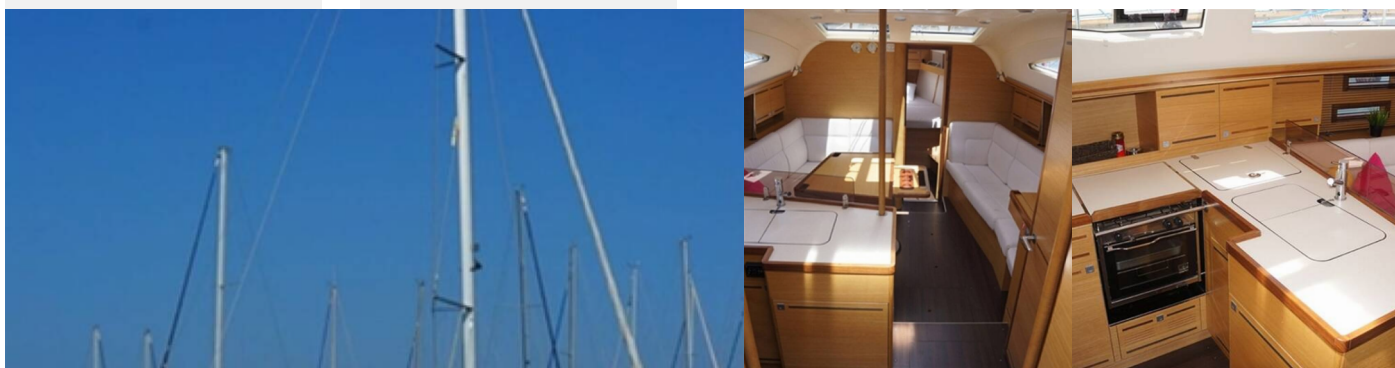

PRICE / WEEKS

09.05. - 16.05.2026 Booked	16.05. - 23.05.2026 Booked	23.05. - 30.05.2026 1.530 € ~~1.700 €~~	30.05. - 06.06.2026 1.850 € ~~2.400 €~~
06.06. - 13.06.2026 Booked	13.06. - 20.06.2026 1.850 € ~~2.400 €~~	20.06. - 27.06.2026 Booked	27.06. - 04.07.2026 Booked
04.07. - 11.07.2026 Booked	11.07. - 18.07.2026 Booked	18.07. - 25.07.2026 Booked	25.07. - 01.08.2026 2.200 € ~~3.000 €~~
01.08. - 08.08.2026 2.200 € ~~3.000 €~~	08.08. - 15.08.2026 2.300 € ~~3.600 €~~	15.08. - 22.08.2026 2.400 € ~~3.600 €~~	22.08. - 29.08.2026 2.200 € ~~3.000 €~~
29.08. - 05.09.2026 2.100 € ~~3.000 €~~	05.09. - 12.09.2026 2.100 € ~~3.000 €~~	12.09. - 19.09.2026 Booked	19.09. - 26.09.2026 2.100 € ~~2.400 €~~
26.09. - 03.10.2026 Booked	03.10. - 10.10.2026 1.530 € ~~1.700 €~~	10.10. - 17.10.2026 1.200 € ~~1.700 €~~	17.10. - 24.10.2026 1.080 € ~~1.200 €~~
24.10. - 31.10.2026 1.050 € ~~1.200 €~~	31.10. - 07.11.2026 1.050 € ~~1.200 €~~	07.11. - 14.11.2026 1.080 € ~~1.200 €~~	14.11. - 21.11.2026 1.080 € ~~1.200 €~~

WEB

najachty.pl

PHONE

+48 882 071 532

E-MAIL

biuro@najachty.pl

NAJACHTY

ul. Pi. Świętej Małgorzaty 1-2/42B, 58-100, Świdnica, Poland