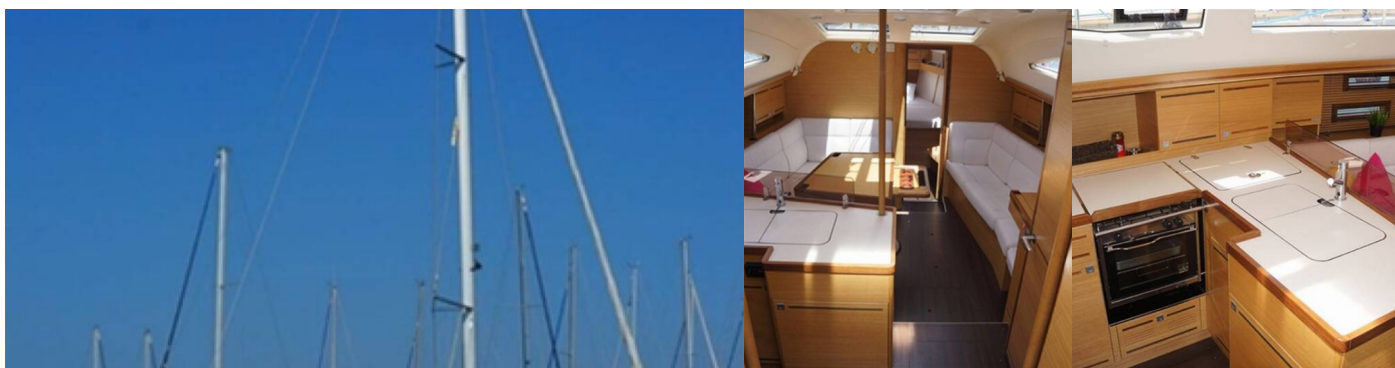

PRICE / WEEKS

05.12. - 12.12.2026

1.080 € ~~1.200 €~~

12.12. - 19.12.2026

1.080 € ~~1.200 €~~

19.12. - 26.12.2026

1.080 € ~~1.200 €~~

01.01. - 02.04.2027

Booked

WEB

najachty.pl

PHONE

+48 882 071 532

E-MAIL

biuro@najachty.pl

NAJACHTY

ul. Pi. Świętej Małgorzaty 1-2/42B, 58-100, Świdnica, Poland