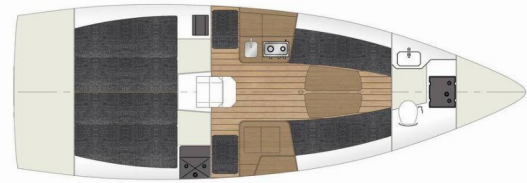

# SUN FAST 3300

JFF ONE

The Sailing yacht Sun Fast 3300 „JFF ONE“, built in 2025, is moored in Heiligenhafen, - Germany. The yacht has 2 cabins, can accomodate 4 + 2 persons and has 1 toilets/showers.

**JFF ONE**

Production Year

**2025**

Length

**10.11 m**

Cabins

**2**

Berths