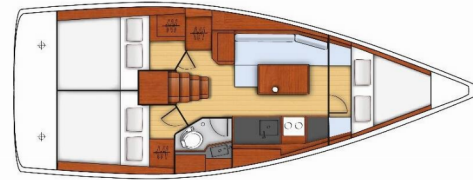

OCEANIS 35

Ohana

The Sailing yacht Oceanis 35 „Ohana“, built in 2018, is moored in Sicily, Portorosa, - Italy. The yacht has 3 cabins, can accomodate 6 persons and has 1 toilets/showers.

YACHT SPECIFICATIONS