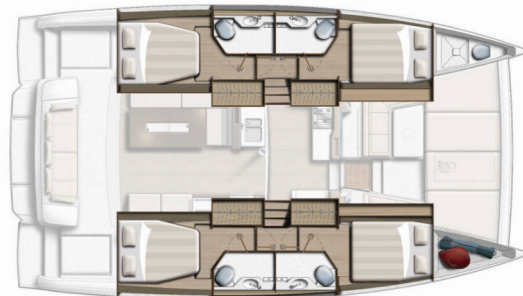

BALI 4.2

Princess Evgenia

The Catamaran Bali 4.2 „Princess Evgenia“, built in 2025, is moored in Lefkas, Nikiana Marina, - Greece. The yacht has 4 + 1 cabins, can accommodate 8 + 2 + 1 persons and has 4 toilets/showers.

YACHT SPECIFICATIONS

Charter Base

Lefkas, Nikiana Marina, Greece

Yacht ID

9879

Brand

Catana

Name

Princess Evgenia

Production Year

2025

Length

12.85 m

Cabins

4 + 1

Berths

8 + 2 + 1

Head/Shower

4

STANDARD YACHT EQUIPMENT

Comfort

Cockpit cushions

Deck

Cockpit/stern, outside shower, Dinghy, Hydraulic gangway, Outboard engine

Entertainment

Indoor speakers, Radio, USB, Bluetooth, Stand up paddle (SUP), TV, Wi-Fi Internet

Galley

NESPRESSO coffee machine, Refrigerator

Interior

Convertible table in salon, Electric toilet

Navigation

Autopilot, GPS chart plotter, Wind/speed/depth instruments

Safety

Black Water Tank, VHF radio

Sails

Electric winch

Yacht electrics

Air Conditioning, Generator, Heating, Inverter, Watermaker - desalinator