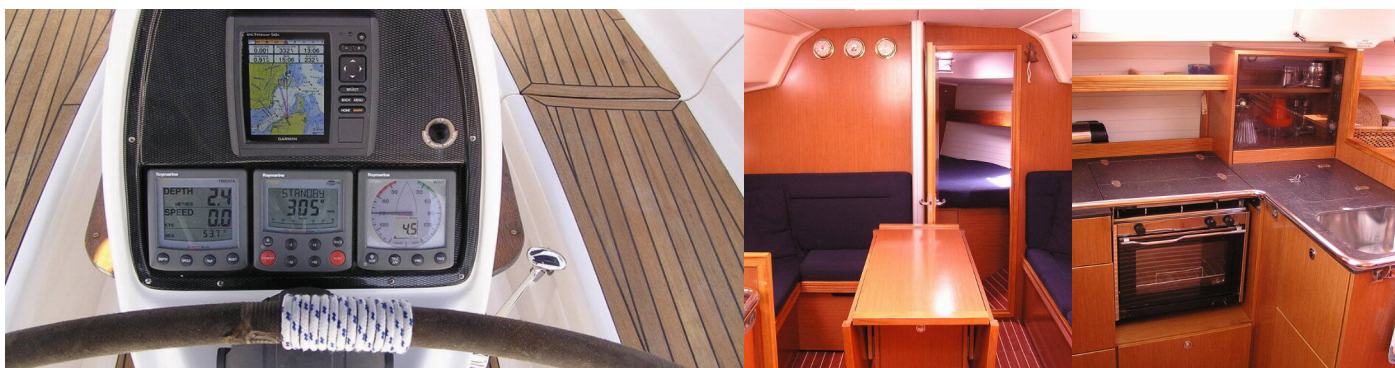

PRICE / WEEKS

07.06. - 14.06.2025 1.683 € ~~1.870 €~~	14.06. - 28.06.2025 Booked	28.06. - 12.07.2025 Booked	12.07. - 19.07.2025 1.881 € ~~2.090 €~~
19.07. - 26.07.2025 1.881 € ~~2.090 €~~	26.07. - 02.08.2025 2.250 € ~~2.500 €~~	02.08. - 09.08.2025 2.250 € ~~2.500 €~~	09.08. - 16.08.2025 2.250 € ~~2.500 €~~
16.08. - 23.08.2025 1.881 € ~~2.090 €~~	23.08. - 30.08.2025 1.881 € ~~2.090 €~~	30.08. - 06.09.2025 1.881 € ~~2.090 €~~	06.09. - 13.09.2025 1.881 € ~~2.090 €~~
13.09. - 20.09.2025 1.683 € ~~1.870 €~~	20.09. - 27.09.2025 1.683 € ~~1.870 €~~	27.09. - 04.10.2025 1.332 € ~~1.480 €~~	04.10. - 11.10.2025 1.332 € ~~1.480 €~~
11.10. - 18.10.2025 1.332 € ~~1.480 €~~	18.10. - 25.10.2025 1.332 € ~~1.480 €~~	25.10. - 01.11.2025 1.332 € ~~1.480 €~~	01.11. - 08.11.2025 1.332 € ~~1.480 €~~
08.11. - 15.11.2025 1.332 € ~~1.480 €~~	15.11. - 22.11.2025 1.332 € ~~1.480 €~~	22.11. - 29.11.2025 1.332 € ~~1.480 €~~	29.11. - 06.12.2025 1.332 € ~~1.480 €~~
06.12. - 13.12.2025 1.332 € ~~1.480 €~~	13.12. - 20.12.2025 1.332 € ~~1.480 €~~	20.12. - 27.12.2025 1.332 € ~~1.480 €~~	

WEB

najachty.pl

PHONE

+48 882 071 532

E-MAIL

biuro@najachty.pl

NAJACHTY

ul. Pi. Świętej Małgorzaty 1-2/42B, 58-100, Świdnica, Poland