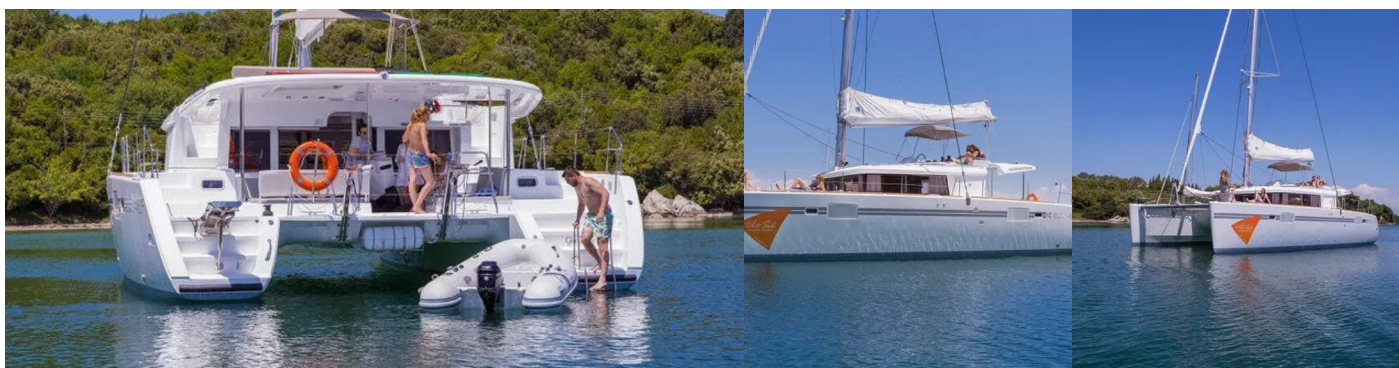

PRICE / WEEKS

05.12. - 12.12.2026

3.780 € ~~4.200 €~~

12.12. - 19.12.2026

3.780 € ~~4.200 €~~

19.12. - 26.12.2026

3.780 € ~~4.200 €~~

WEB

najachty.pl

PHONE

+48 882 071 532

E-MAIL

biuro@najachty.pl

NAJACHTY

ul. Pi. Świętej Małgorzaty 1-2/42B, 58-100, Świdnica, Poland