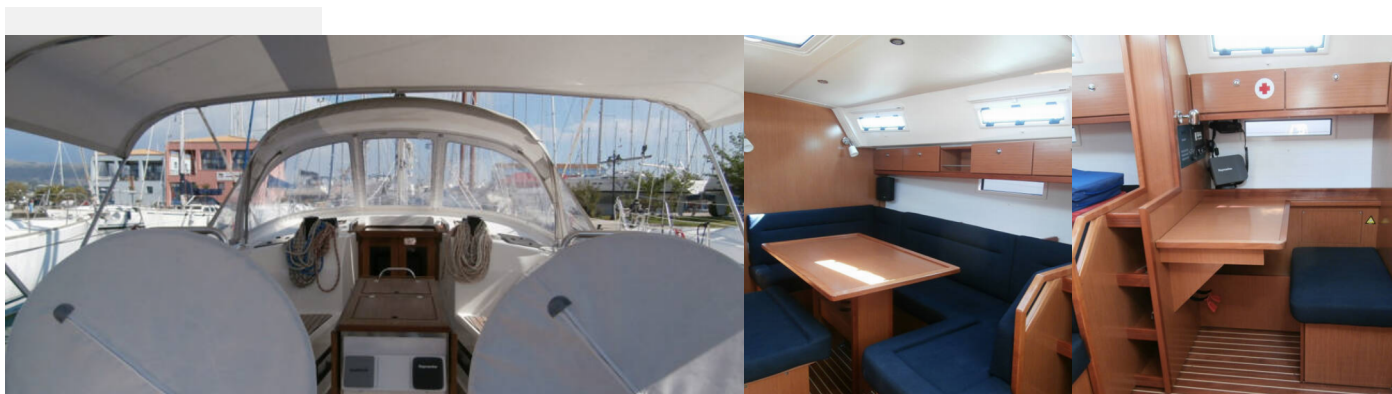

PRICE / WEEKS

16.05. - 23.05.2026 2.200 €	23.05. - 30.05.2026 2.200 €	30.05. - 06.06.2026 2.200 €	06.06. - 13.06.2026 2.200 €
13.06. - 20.06.2026 Booked	20.06. - 27.06.2026 2.800 €	27.06. - 04.07.2026 2.800 €	04.07. - 11.07.2026 2.800 €
11.07. - 18.07.2026 2.800 €	18.07. - 25.07.2026 2.800 €	25.07. - 01.08.2026 2.800 €	01.08. - 08.08.2026 3.350 €
08.08. - 15.08.2026 3.350 €	15.08. - 22.08.2026 Booked	22.08. - 29.08.2026 Booked	29.08. - 05.09.2026 2.800 €
05.09. - 12.09.2026 2.800 €	12.09. - 19.09.2026 Booked	19.09. - 26.09.2026 2.200 €	26.09. - 03.10.2026 2.200 €
03.10. - 10.10.2026 1.800 €	10.10. - 17.10.2026 1.800 €	17.10. - 24.10.2026 1.600 €	24.10. - 31.10.2026 1.600 €
31.10. - 07.11.2026 1.600 €	07.11. - 14.11.2026 1.600 €	14.11. - 21.11.2026 1.600 €	21.11. - 28.11.2026 1.600 €

WEB

najachty.pl

PHONE

+48 882 071 532

E-MAIL

biuro@najachty.pl

NAJACHTY

ul. Pi. Świętej Małgorzaty 1-2/42B, 58-100, Świdnica, Poland