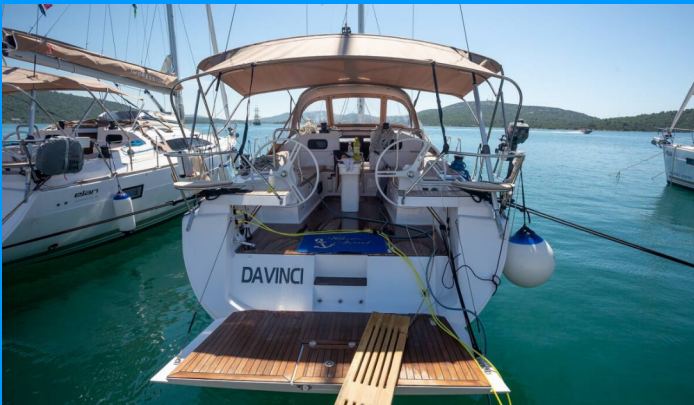

ELAN IMPRESSION 45

DaVinci

The Sailing yacht Elan Impression 45 „DaVinci“, built in 2019, is moored in ACI Marina Split, Split - Croatia. The yacht has 3 cabins, can accommodate 6 + 2 persons and has 2 toilets/showers.

YACHT SPECIFICATIONS

Charter Base

ACI Marina Split, Croatia

Yacht ID

9788

Brand

Elan Marine

Name

DaVinci

Production Year

2019

Length

13.85 m

Cabins

3

Berths

Deck

Bimini top, Cockpit table, Cockpit/stern, outside shower, Dinghy, Dinghy with outboard engine, Electric anchor windlass, Gangway, Sprayhood, Teak deck

Entertainment

Outdoor speakers

Galley

Gas bottles (2 pcs), Hot water, Microwave, Refrigerator