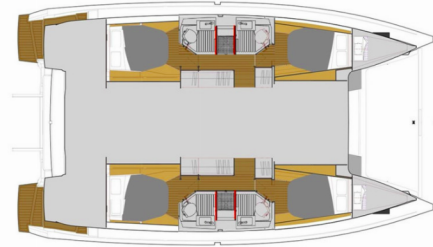

FONTAINE PAJOT ASTREA 42

Nou Nou 1

The Catamaran Fountaine Pajot Astrea 42 „Nou Nou 1“, built in 2022, is moored in Lavrion - Olympic Marine, Lavrion - Greece. The yacht has 4 + 2 cabins, can accomodate 8 + 2 persons and has 4 + 1 toilets/showers.

YACHT SPECIFICATIONS

Charter Base

Lavrion - Olympic Marine, Greece

Yacht ID

9756

Brand

Fountaine Pajot

Name

Nou Nou 1

Production Year

2022

Length

12.58 m

Cabins

4 + 2

Berths

8 + 2

Head/Shower

4 + 1

STANDARD YACHT EQUIPMENT

Comfort

Cockpit cushions

Deck

Bimini top, Dinghy, Hydraulic gangway, Sprayhood, Swimming ladder

Entertainment

Snorkeling equipment, TV

Galley

Coffee machine, Kitchen utensils (Galley equipment, cutlery), Refrigerator

Interior

Electric fans, Electric toilet

Navigation

Autopilot, GPS chart plotter, Wind/speed/depth instruments

Safety

EPIRB-Distress radio beacons, Fire extinguisher, Liferaft

Yacht electrics

Air Conditioning, Generator, Inverter, Solar panels, Watermaker - desalinator