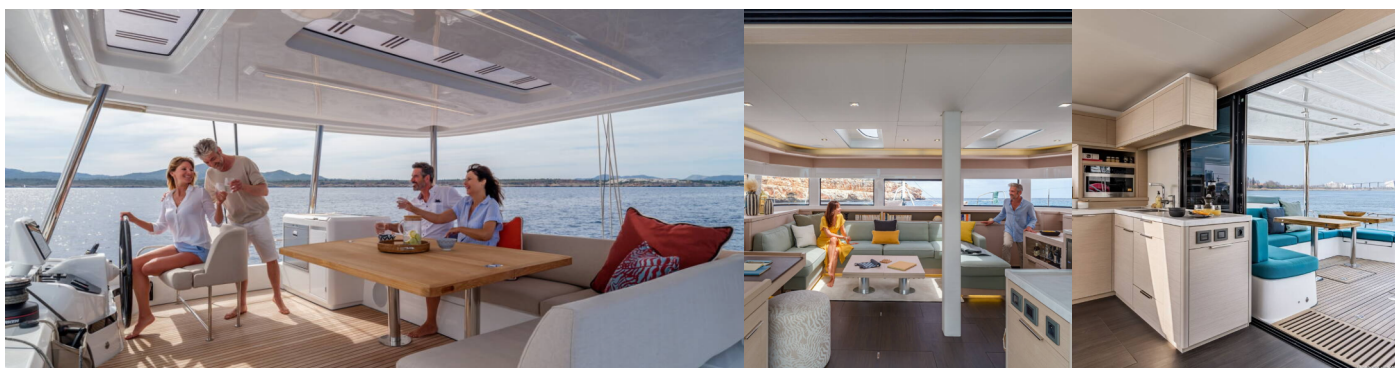

PRICE / WEEKS

26.05. - 31.05.2026 Booked	06.06. - 13.06.2026 Booked	13.06. - 20.06.2026 22.425 € ~~29.900 €~~	20.06. - 27.06.2026 Booked
27.06. - 04.07.2026 Booked	04.07. - 11.07.2026 Booked	11.07. - 18.07.2026 Booked	18.07. - 25.07.2026 26.560 € ~~33.200 €~~
25.07. - 01.08.2026 28.220 € ~~33.200 €~~	01.08. - 08.08.2026 Booked	08.08. - 15.08.2026 28.220 € ~~33.200 €~~	15.08. - 22.08.2026 28.220 € ~~33.200 €~~
22.08. - 29.08.2026 Booked	29.08. - 05.09.2026 25.245 € ~~29.700 €~~	05.09. - 12.09.2026 25.245 € ~~29.700 €~~	12.09. - 19.09.2026 25.245 € ~~29.700 €~~
19.09. - 26.09.2026 Booked	26.09. - 03.10.2026 19.295 € ~~22.700 €~~	03.10. - 09.10.2026 Booked	10.10. - 16.10.2026 Booked
17.10. - 24.10.2026 19.295 € ~~22.700 €~~	24.10. - 31.10.2026 19.295 € ~~22.700 €~~	31.10. - 07.11.2026 19.295 € ~~22.700 €~~	07.11. - 14.11.2026 20.430 € ~~22.700 €~~
14.11. - 21.11.2026 20.430 € ~~22.700 €~~	21.11. - 28.11.2026 20.430 € ~~22.700 €~~	28.11. - 05.12.2026 20.430 € ~~22.700 €~~	

WEB

najachty.pl

PHONE

+48 882 071 532

E-MAIL

biuro@najachty.pl

NAJACHTY

ul. Pi. Świętej Małgorzaty 1-2/42B, 58-100, Świdnica, Poland