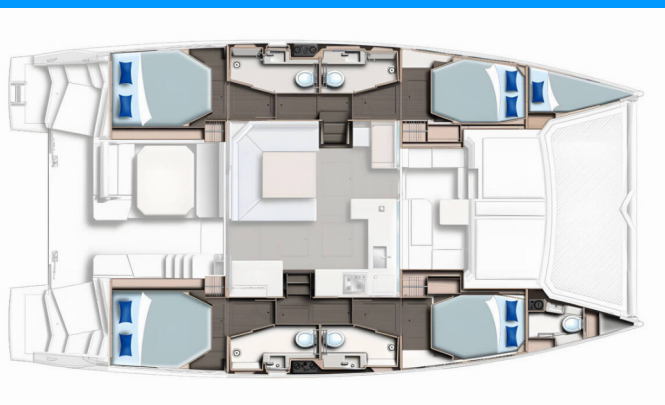

# LEOPARD 45

Lady Mara

The Catamaran Leopard 45 „Lady Mara“, built in 2020, is moored in Mallorca, Can Pastilla, - Spain. The yacht has 4 + 1 cabins, can accommodate 8 + 2 + 1 persons and has 4 + 1 toilets/showers.

**Lady Mara**

Production Year

**2020**

Length

**13.72 m**

Cabins

**4 + 1**

Berths