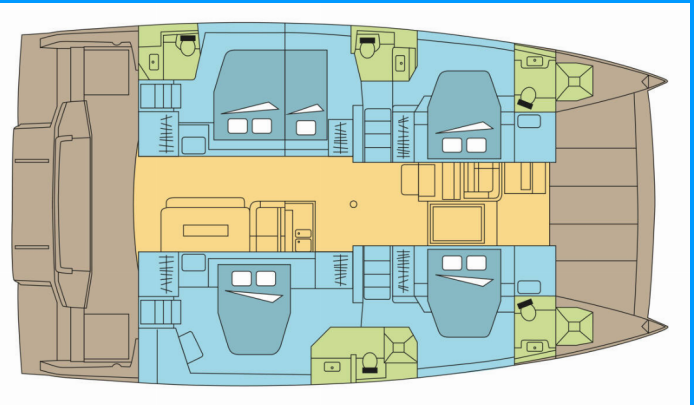

BALI 4.8

Yepa

The Catamaran Bali 4.8 „Yepa“, built in 2020, is moored in Nassau, Palm Cay Marina, - Bahamas. The yacht has 5 cabins, can accommodate 10 persons and has 5 toilets/showers.

YACHT SPECIFICATIONS

Production Year

2020

Length

14.86 m

Cabins

5

Berths

10