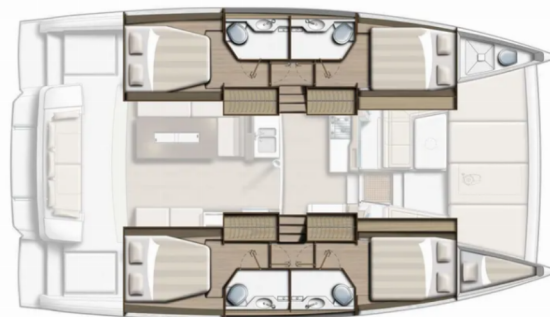

BALI 4.2

Junior Mary 1

The Catamaran Bali 4.2 „Junior Mary 1“, built in 2026, is moored in Palairos, - Greece. The yacht has 4 + 2 cabins, can accomodate 8 persons and has 4 + 1 toilets/showers.

YACHT SPECIFICATIONS

Production Year

2026

Length

12.85 m

Cabins

4 + 2

Berths

8