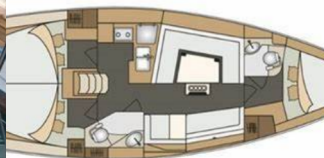

PRICE / WEEKS

16.05. - 23.05.2026 1.380 € ~~2.300 €~~	23.05. - 30.05.2026 1.410 € ~~2.350 €~~	30.05. - 06.06.2026 On option	06.06. - 13.06.2026 1.470 € ~~2.450 €~~
13.06. - 20.06.2026 1.650 € ~~2.750 €~~	20.06. - 27.06.2026 Booked	27.06. - 04.07.2026 1.788 € ~~2.750 €~~	04.07. - 11.07.2026 Booked
11.07. - 18.07.2026 1.995 € ~~2.850 €~~	18.07. - 25.07.2026 On option	25.07. - 01.08.2026 Booked	01.08. - 08.08.2026 Booked
08.08. - 15.08.2026 Booked	15.08. - 22.08.2026 1.890 € ~~2.700 €~~	22.08. - 05.09.2026 Booked	05.09. - 12.09.2026 Booked
12.09. - 19.09.2026 2.340 € ~~2.600 €~~	19.09. - 26.09.2026 1.560 € ~~2.600 €~~	26.09. - 03.10.2026 1.235 € ~~1.900 €~~	03.10. - 10.10.2026 1.050 € ~~1.750 €~~
10.10. - 17.10.2026 990 € ~~1.650 €~~	17.10. - 24.10.2026 Booked	24.10. - 31.10.2026 930 € ~~1.550 €~~	31.10. - 07.11.2026 930 € ~~1.550 €~~
08.11. - 31.12.2026 Booked