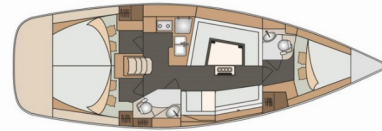

ELAN IMPRESSION 40

Laali

The Sailing yacht Elan Impression 40 „Laali“, built in 2016, is moored in Pula, Marina Polesana, - Croatia. The yacht has 3 cabins, can accommodate 6 + 2 persons and has 2 toilets/showers.

Laali

Production Year

2016

Length

11.90 m

Cabins

3

Berths

6 + 2

Head/Shower

2

STANDARD YACHT EQUIPMENT

Comfort

Bed linen, Pillows

Deck

Anchor Delta, Bathing platform, Bimini top (New 2023), Cockpit table, Cockpit/stern, outside shower, Dinghy (2,40m), Electric anchor windlass, LED outdoor ambient lights, Sprayhood (New 2023)