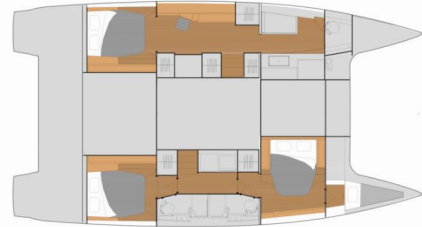

FONTAINE PAJOT TANNA 47 MAESTRO

Playful

The Catamaran Fountaine Pajot Tanna 47 Maestro „Playful“, built in 2025, is moored in BVI, Tortola, Nanny Cay Marina, - British Virgin Islands. The yacht has 3 cabins, can accomodate 6 persons and has 3 toilets/showers.

YACHT SPECIFICATIONS

Charter Base

BVI, Tortola, Nanny Cay Marina, British Virgin Islands

Yacht ID

9696

Brand

Fountaine Pajot

Name

Playful

Production Year

2025

Length

13.94 m

Cabins

3

Berths

6

Head/Shower

3

STANDARD YACHT EQUIPMENT

Comfort

Sundeck cushions

Deck

Bathing platform (Hydraulic), Cockpit fridge, Cockpit table, Cockpit/stern, outside shower, Dinghy with outboard engine (11' 20hp (8 pax)), Electric anchor windlass, Flybridge, Grill/Barbecue/Plancha, Teak cockpit

Entertainment

Fusion radio (Bluetooth), Indoor speakers, Outdoor speakers, TV, Underwater lights

Galley

Freezer, Ice maker, Kitchen utensils (Galley equipment, cutlery), Microwave, Oven, Refrigerator, Stove (No. of burners: 3)

Interior

Electric toilet

Navigation

Autopilot, GPS chart plotter (Helm station; Garmin), Helm station, Wind/speed/depth instruments

Safety

Black Water Tank, VHF radio

Sails

Electric winch, Lazy bag, Lazy jacks

Yacht electrics

110V socket, Air Conditioning, Generator (Onan 13.5kw), Inverter, Shore power connection, Solar panels, USB sockets, Watermaker - desalinator (Aquabase)