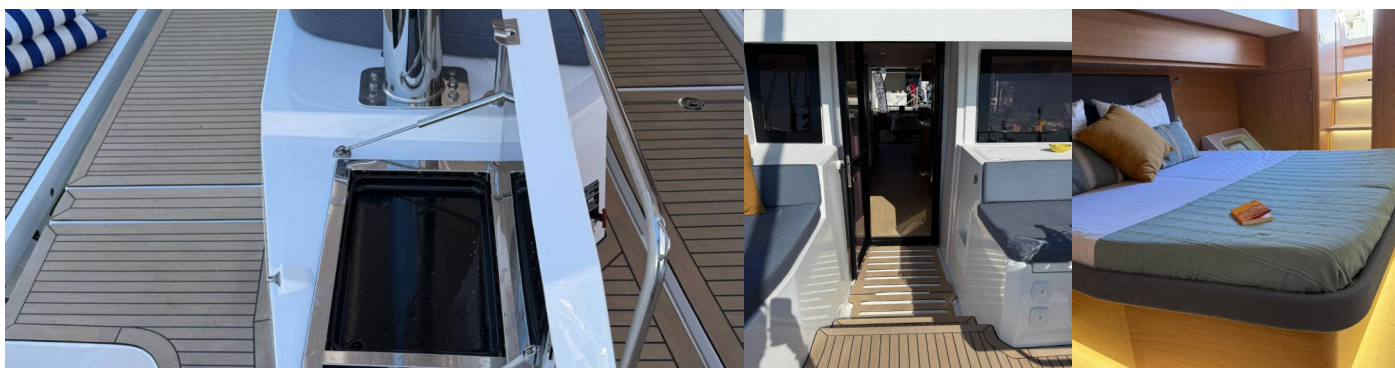

PRICE / WEEKS

07.11. - 14.11.2026

10.260 € ~~11.400 €~~

14.11. - 21.11.2026

10.260 € ~~11.400 €~~

21.11. - 28.11.2026

10.260 € ~~11.400 €~~

28.11. - 05.12.2026

10.260 € ~~11.400 €~~

05.12. - 12.12.2026

10.260 € ~~11.400 €~~

12.12. - 19.12.2026

10.260 € ~~11.400 €~~

19.12. - 26.12.2026

10.260 € ~~11.400 €~~

WEB

najachty.pl

PHONE

+48 882 071 532

E-MAIL

biuro@najachty.pl

NAJACHTY

ul. Pi. Świętej Małgorzaty 1-2/42B, 58-100, Świdnica, Poland