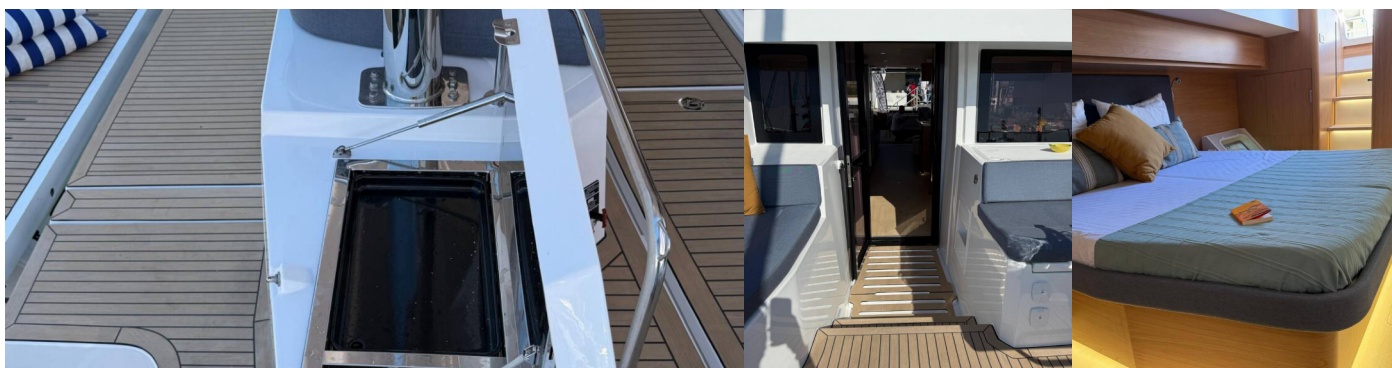

PRICE / WEEKS

13.06. - 20.06.2026 12.320 € ~~15.400 €~~	20.06. - 27.06.2026 Booked	27.06. - 04.07.2026 Booked	04.07. - 18.07.2026 Booked
18.07. - 25.07.2026 Booked	25.07. - 01.08.2026 Booked	01.08. - 08.08.2026 Booked	08.08. - 15.08.2026 Booked
15.08. - 22.08.2026 21.470 € ~~22.600 €~~	22.08. - 29.08.2026 19.475 € ~~20.500 €~~	29.08. - 05.09.2026 Booked	05.09. - 12.09.2026 16.625 € ~~17.500 €~~
12.09. - 19.09.2026 On option	19.09. - 26.09.2026 12.960 € ~~14.400 €~~	26.09. - 03.10.2026 12.960 € ~~14.400 €~~	03.10. - 10.10.2026 10.260 € ~~11.400 €~~
10.10. - 17.10.2026 10.260 € ~~11.400 €~~	17.10. - 24.10.2026 10.260 € ~~11.400 €~~	24.10. - 31.10.2026 10.260 € ~~11.400 €~~	31.10. - 07.11.2026 10.260 € ~~11.400 €~~
07.11. - 14.11.2026 10.260 € ~~11.400 €~~	14.11. - 21.11.2026 10.260 € ~~11.400 €~~	21.11. - 28.11.2026 10.260 € ~~11.400 €~~	28.11. - 05.12.2026 10.260 € ~~11.400 €~~

WEB

najachty.pl

PHONE

+48 882 071 532

E-MAIL

biuro@najachty.pl

NAJACHTY

ul. Pi. Świętej Małgorzaty 1-2/42B, 58-100, Świdnica, Poland