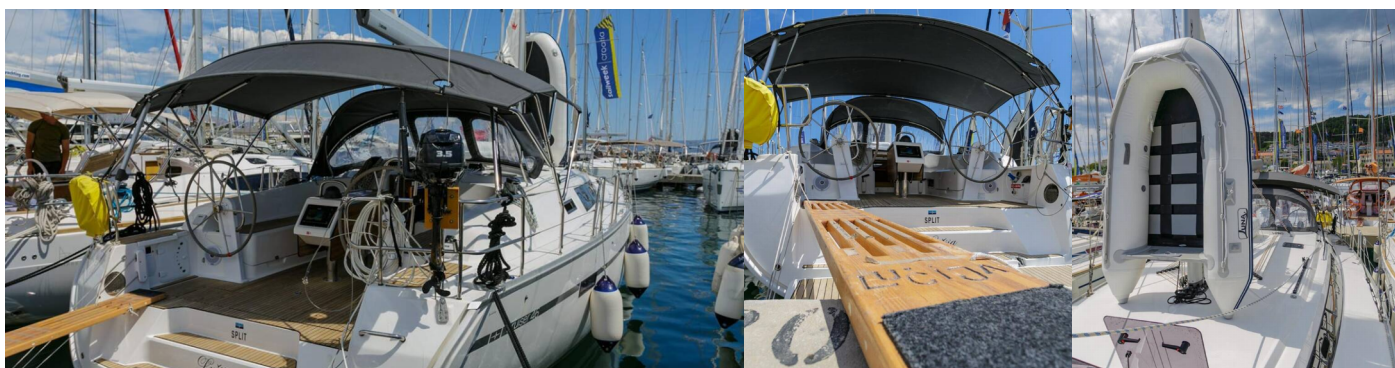

PRICE / WEEKS

25.04. - 02.05.2026 Booked	02.05. - 09.05.2026 1.085 € ~~1.550 €~~	09.05. - 30.05.2026 Booked	30.05. - 06.06.2026 Booked
06.06. - 13.06.2026 Booked	13.06. - 20.06.2026 Booked	20.06. - 27.06.2026 Booked	27.06. - 04.07.2026 Booked
04.07. - 11.07.2026 Booked	11.07. - 18.07.2026 Booked	18.07. - 25.07.2026 Booked	25.07. - 01.08.2026 Booked
01.08. - 08.08.2026 Booked	08.08. - 15.08.2026 Booked	15.08. - 22.08.2026 Booked	22.08. - 29.08.2026 Booked
29.08. - 05.09.2026 Booked	05.09. - 12.09.2026 Booked	12.09. - 19.09.2026 Booked	19.09. - 26.09.2026 Booked
26.09. - 03.10.2026 Booked	03.10. - 10.10.2026 1.272 € ~~1.590 €~~	10.10. - 17.10.2026 1.160 € ~~1.450 €~~	17.10. - 24.10.2026 Booked
24.10. - 31.10.2026 952 € ~~1.190 €~~	31.10. - 07.11.2026 952 € ~~1.190 €~~		

WEB

najachty.pl

PHONE

+48 882 071 532

E-MAIL

biuro@najachty.pl

NAJACHTY

ul. Pi. Świętej Małgorzaty 1-2/42B, 58-100, Świdnica, Poland