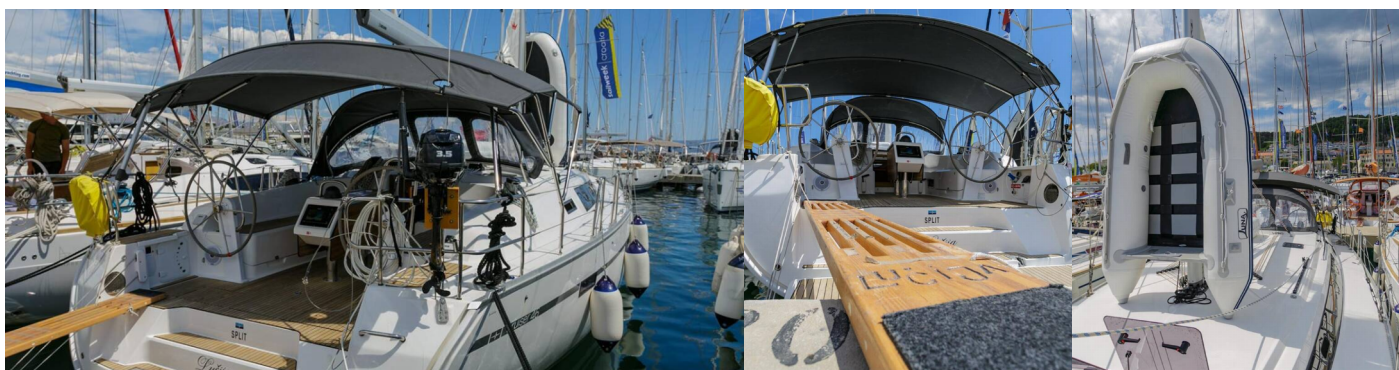

PRICE / WEEKS

07.11. - 14.11.2026

952 € ~~1.190 €~~

14.11. - 21.11.2026

952 € ~~1.190 €~~

22.11. - 31.12.2026

Booked

WEB

najachty.pl

PHONE

+48 882 071 532

E-MAIL

biuro@najachty.pl

NAJACHTY

ul. Pi. Świętej Małgorzaty 1-2/42B, 58-100, Świdnica, Poland