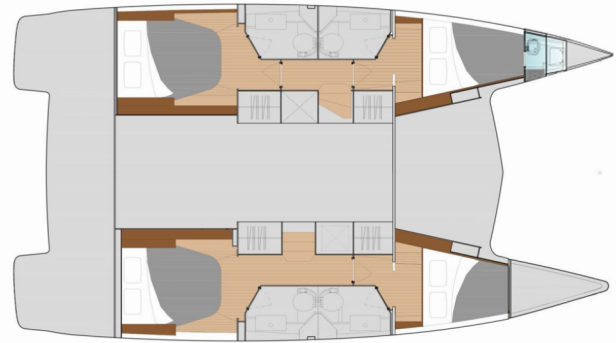

# FONTAINE PAJOT ISLA 40

Kebitree

The Catamaran Fontaine Pajot Isla 40 „Kebitree“, built in 2023, is moored in Palairos, - Greece. The yacht has 4 + 1 cabins, can accomodate 8 + 1 persons and has 4 + 1 toilets/showers.

**Kebitree**

Production Year

**2023**

Length

**11.93 m**

Cabins

**4 + 1**

Berths