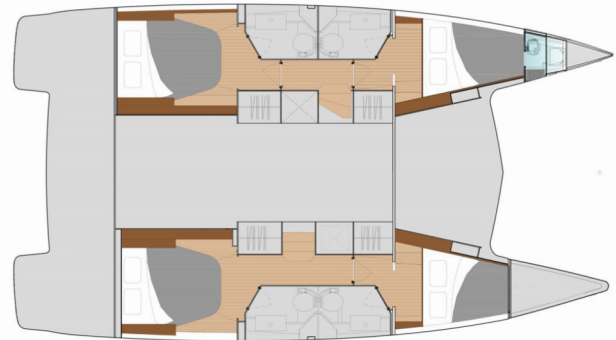

FONTAINE PAJOT ISLA 40

Kebitree

The Catamaran Fontaine Pajot Isla 40 „Kebitree“, built in 2023, is moored in Palairos, - Greece. The yacht has 4 + 1 cabins, can accomodate 8 + 1 persons and has 4 + 1 toilets/showers.

Kebitree

Production Year

2023

Length

11.93 m

Cabins

4 + 1

Berths

8 + 1

Max. Passengers

10

Head/Shower

4 + 1

STANDARD YACHT EQUIPMENT

Deck

Bimini top, Bimini Top - Mini, Dinghy, Galley in cockpit, Hydraulic gangway, Sprayhood