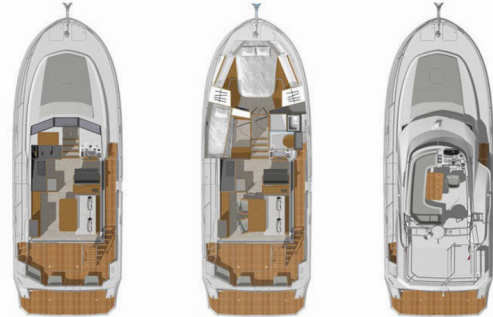

SWIFT TRAWLER 35

Max

The Motor yacht Swift Trawler 35 „Max“, built in 2019, is moored in Marina Kornati, Biograd, Biograd - Croatia. The yacht has 2 cabins, can accommodate 4 + 2 persons and has 1 toilets/showers.

Swift Trawler 35 – Floor Layout

YACHT SPECIFICATIONS

Charter Base

Marina Kornati, Biograd, Croatia

Yacht ID

9616

Brand

Bénéteau

Name

Max

Production Year

2019

Length

11.29 m

Cabins

2