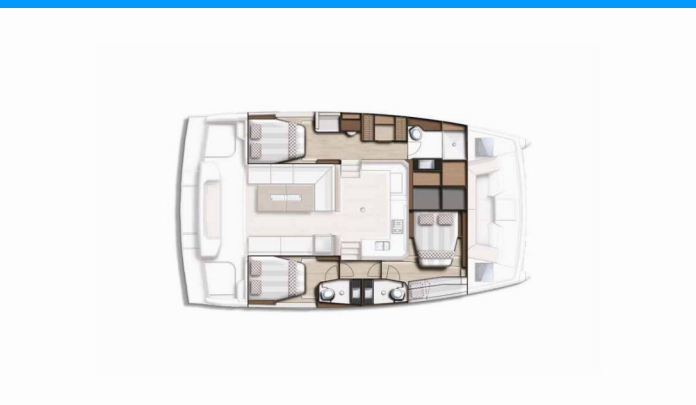

# BALI CATSPACE

Reve De Vie

The Catamaran Bali Catspace „Reve De Vie“, built in 2024, is moored in Palma de Mallorca, Real Club Nautico, Palma de Mallorca - Spain. The yacht has 3 cabins, can accomodate 7 + 2 persons and has 3 toilets/showers.

## YACHT SPECIFICATIONS

Charter Base

**Palma de Mallorca, Real Club Nautico,  
Spain**

Yacht ID

**9612**

Brand

**Catana**

Name

**Reve De Vie**

Production Year

**2024**

Length

**12.31m**

Cabins

**3**

Berths

**7 + 2**

Max. Passengers

**9**

Head/Shower

**3**