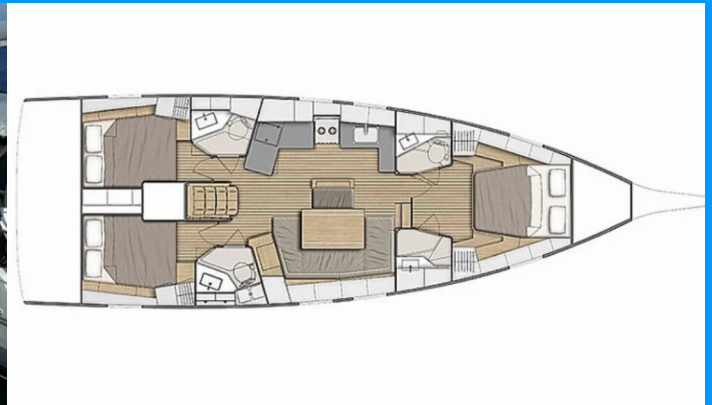

OCEANIS 46.1

Kebiwani

The Sailing yacht Oceanis 46.1 „Kebiwani“, built in 2021, is moored in Athens, Alimos marina, - Greece. The yacht has 3 cabins, can accommodate 8 persons and has 3 toilets/showers.

Kebiwani

Production Year

2021

Length

14.60 m

Cabins

3

Berths