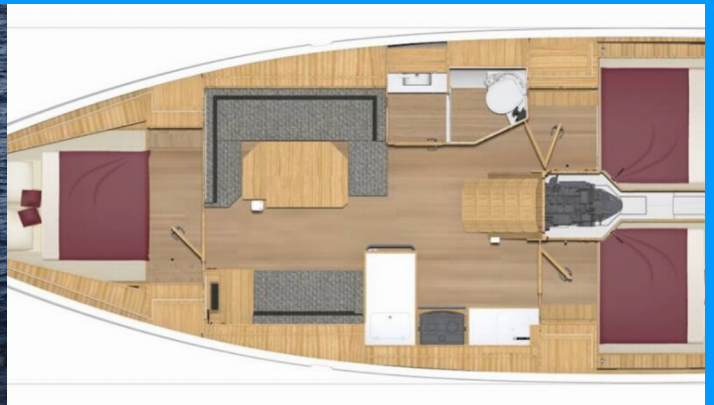

# BAVARIA C38

Babe

The Sailing yacht Bavaria C38 „Babe“, built in 2024, is moored in French Atlantic, La Rochelle, - France. The yacht has 3 cabins, can accommodate 6 + 2 persons and has 1 toilets/showers.