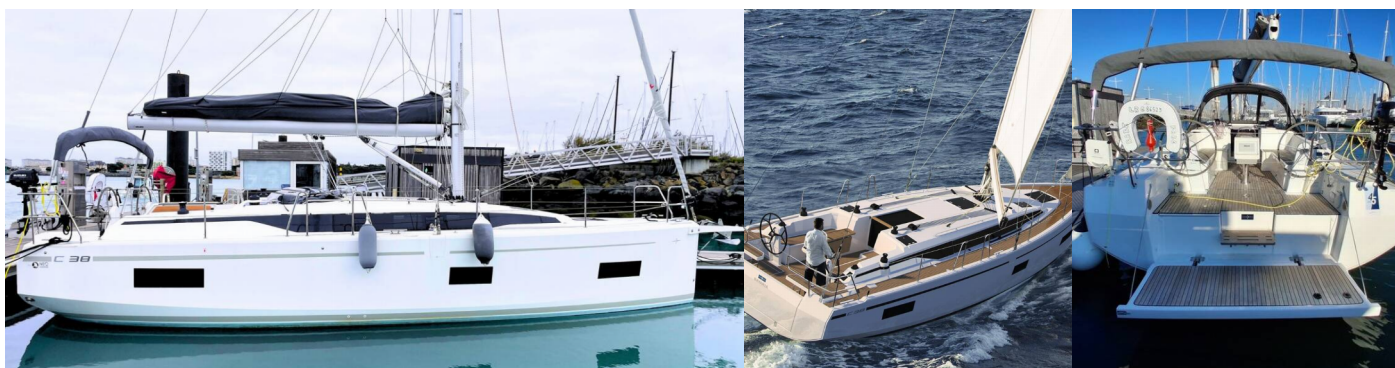

PRICE / WEEKS

05.12. - 12.12.2026

1.805 € ~~1.900 €~~

12.12. - 19.12.2026

1.805 € ~~1.900 €~~

19.12. - 26.12.2026

1.805 € ~~1.900 €~~

WEB

najachty.pl

PHONE

+48 882 071 532

E-MAIL

biuro@najachty.pl

NAJACHTY

ul. Pi. Świętej Małgorzaty 1-2/42B, 58-100, Świdnica, Poland