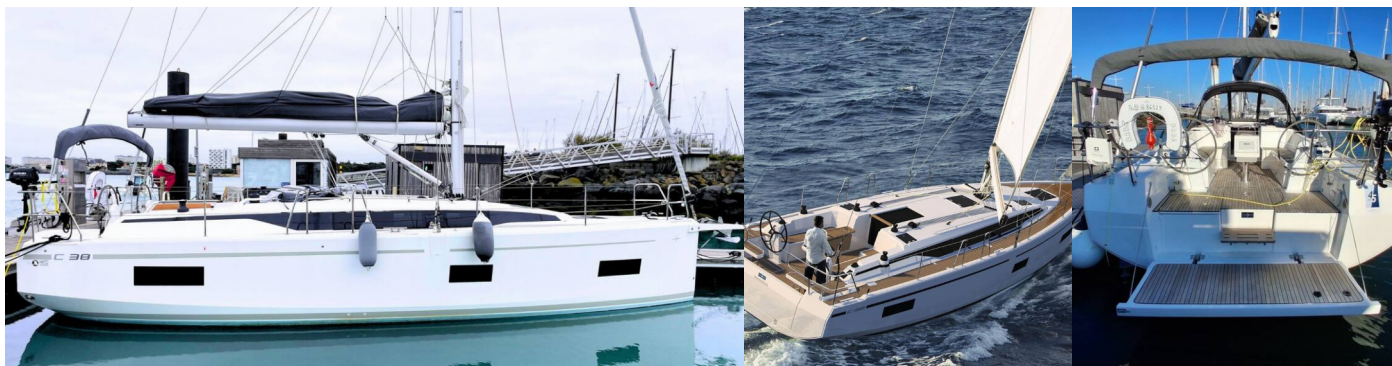

PRICE / WEEKS

20.05. - 22.05.2026 Booked	23.05. - 30.05.2026 Booked	30.05. - 06.06.2026 Booked	06.06. - 13.06.2026 Booked
13.06. - 20.06.2026 Booked	20.06. - 27.06.2026 Booked	27.06. - 04.07.2026 2.212 € ~~2.329 €~~	04.07. - 11.07.2026 2.850 €
11.07. - 18.07.2026 2.850 €	18.07. - 25.07.2026 2.850 €	25.07. - 01.08.2026 2.850 €	07.08. - 16.08.2026 Booked
22.08. - 29.08.2026 2.708 € ~~2.850 €~~	31.08. - 12.09.2026 Booked		

WEB

najachty.pl

PHONE

+48 882 071 532

E-MAIL

biuro@najachty.pl

NAJACHTY

ul. Pi. Świętej Małgorzaty 1-2/42B, 58-100, Świdnica, Poland