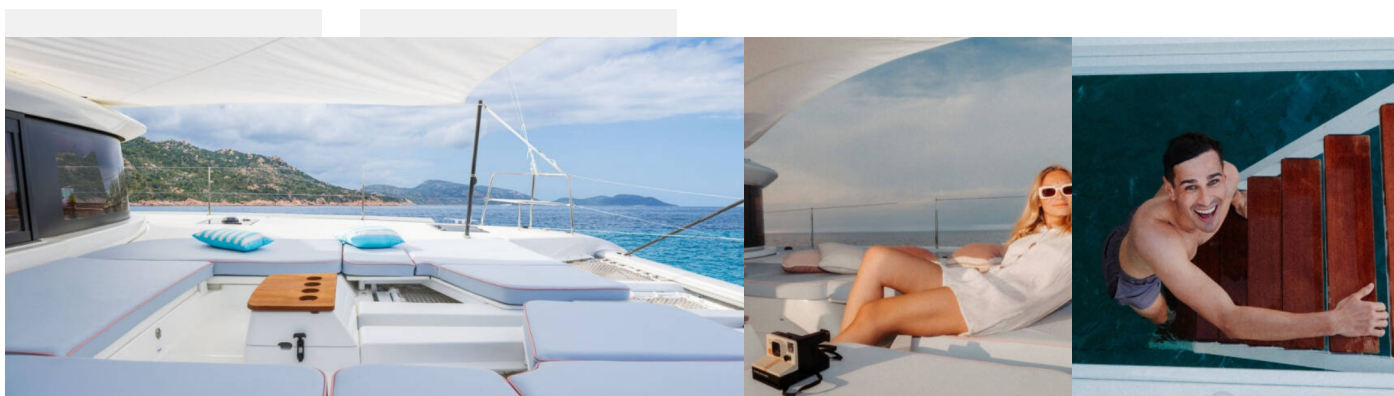

PRICE / WEEKS

05.12. - 12.12.2026 5.900 €	12.12. - 19.12.2026 5.900 €	19.12. - 26.12.2026 5.900 €	26.12. - 02.01.2027 5.900 €
02.01. - 09.01.2027 5.605 € ~~5.900 €~~	09.01. - 16.01.2027 5.605 € ~~5.900 €~~	16.01. - 23.01.2027 5.605 € ~~5.900 €~~	23.01. - 30.01.2027 5.605 € ~~5.900 €~~
30.01. - 06.02.2027 5.605 € ~~5.900 €~~	06.02. - 13.02.2027 5.605 € ~~5.900 €~~	13.02. - 20.02.2027 5.605 € ~~5.900 €~~	20.02. - 27.02.2027 5.605 € ~~5.900 €~~
27.02. - 06.03.2027 5.605 € ~~5.900 €~~	06.03. - 13.03.2027 5.605 € ~~5.900 €~~	13.03. - 20.03.2027 5.605 € ~~5.900 €~~	20.03. - 27.03.2027 5.605 € ~~5.900 €~~
27.03. - 03.04.2027 5.605 € ~~5.900 €~~	03.04. - 10.04.2027 5.605 € ~~5.900 €~~	10.04. - 17.04.2027 5.605 € ~~5.900 €~~	17.04. - 24.04.2027 5.605 € ~~5.900 €~~
24.04. - 01.05.2027 5.605 € ~~5.900 €~~	01.05. - 08.05.2027 6.555 € ~~6.900 €~~	08.05. - 15.05.2027 8.455 € ~~8.900 €~~	15.05. - 22.05.2027 11.305 € ~~11.900 €~~
22.05. - 29.05.2027 11.305 € ~~11.900 €~~	29.05. - 05.06.2027 11.305 € ~~11.900 €~~	05.06. - 12.06.2027 On option	12.06. - 19.06.2027 Booked

WEB

najachty.pl

PHONE

+48 882 071 532

E-MAIL

biuro@najachty.pl

NAJACHTY

ul. Pi. Świętej Małgorzaty 1-2/42B, 58-100, Świdnica, Poland