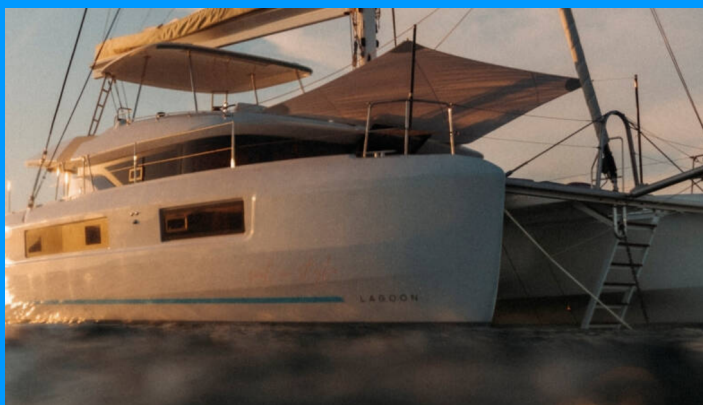

LAGOON 51

Princess Hana

The Catamaran Lagoon 51 „Princess Hana“, built in 2026, is moored in Trogir, Marina Trogir (ex.SCT), Trogir - Croatia. The yacht has 6 + 1 cabins, can accomodate 10 + 2 + 1 persons and has 5 toilets/showers.

YACHT SPECIFICATIONS

Charter Base

Trogir, Marina Trogir (ex.SCT), Croatia

Yacht ID

9522

Brand

Lagoon-Bénéteau

Name

Princess Hana

Production Year

2026

Length

15.35 m

Cabins

6 + 1

Berths