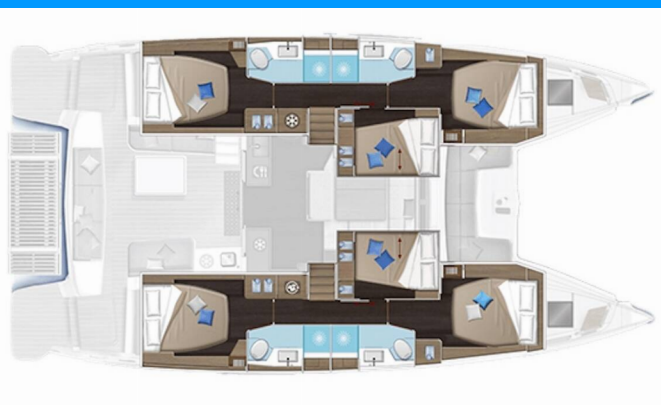

LAGOON 51

Princess Hana

The Catamaran Lagoon 51 „Princess Hana“, built in 2026, is moored in Trogir, Marina Trogir (ex.SCT), Trogir - Croatia. The yacht has 6 + 1 cabins, can accomodate 10 + 2 + 1 persons and has 5 toilets/showers.

Princess Hana

Production Year

2026

Length

15.35 m

Cabins

6 + 1

Berths

Deck

Bimini top (on helm station - flybridge composite bimini with windows and windscreen), Camera (Raymarine), Cockpit/stern, outside shower (hot water), Flybridge, Grill/Barbecue/Plancha (Electric), Hydraulic lifting swimming platform (Hydraulic platform with remote max.250kg), Outboard engine, Swimming ladder, Teak deck, Teak on flybridge

Entertainment

Bose Sound System, Fusion radio (Fusion APOLLO MS-RA 670 + 6 loudspeakers in salon, cockpit and fly), RIB (3,8 m with 50 HP (operated by Skipper)), Snorkeling equipment (Mask + flippers), Stand up paddle (SUP) - FREE, Underwater lights, Wi-Fi Internet (4 LTE (data FUP 100 GB) + WiFi (AC) on board)