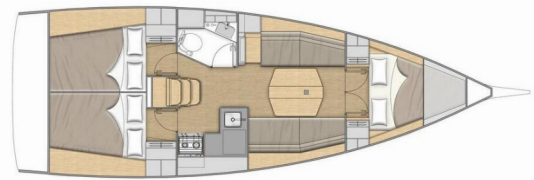

OCEANIS 34.1

Sail Lynx

The Sailing yacht Oceanis 34.1 „Sail Lynx“, built in 2023, is moored in Fethiye, Ece Saray Marina Resort, - Turkey. The yacht has 3 cabins, can accomodate 6 persons and has 1 toilets/showers.

Sail Lynx

Production Year

2023

Length

10.77 m

Cabins

3

Berths

6

Max. Passengers

6

Head/Shower

1

STANDARD YACHT EQUIPMENT

Deck

Cockpit table (teak)