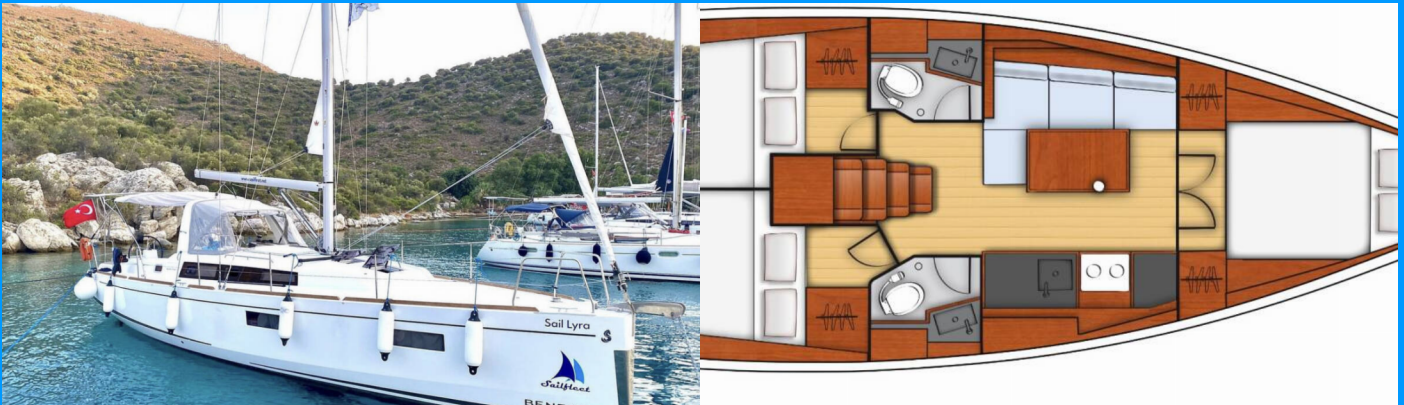

OCEANIS 38.1

Sail Lyra

The Sailing yacht Oceanis 38.1 „Sail Lyra“, built in 2022, is moored in Orhaniye, - Turkey. The yacht has 3 cabins, can accomodate 6 persons and has 2 toilets/showers.

YACHT SPECIFICATIONS

Production Year

2022

Length

11.50 m

Cabins

3

Berths

6