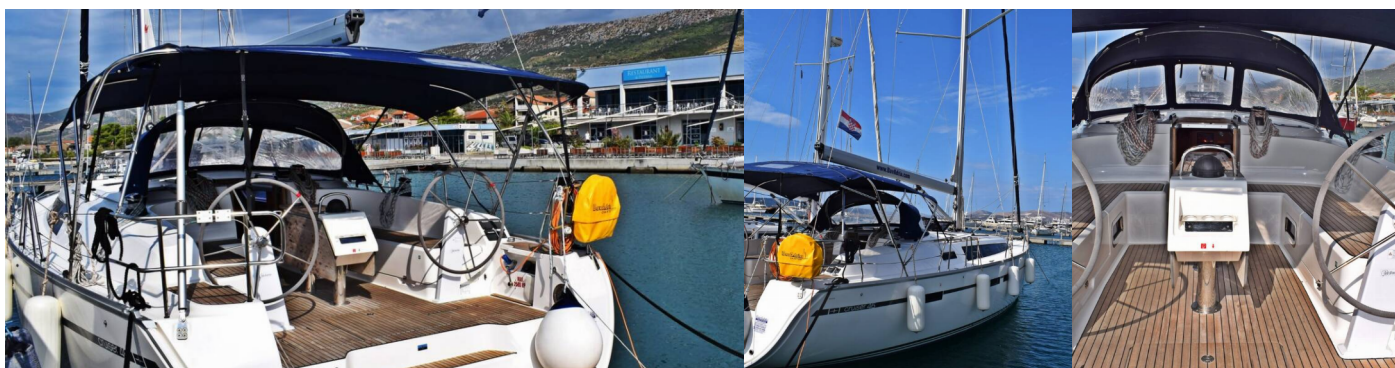

PRICE / WEEKS

07.11. - 14.11.2026

1.984 € ~~2.480 €~~

14.11. - 21.11.2026

1.984 € ~~2.480 €~~

21.11. - 28.11.2026

1.984 € ~~2.480 €~~

28.11. - 05.12.2026

1.984 € ~~2.480 €~~

05.12. - 12.12.2026

1.984 € ~~2.480 €~~

12.12. - 19.12.2026

1.984 € ~~2.480 €~~

19.12. - 26.12.2026

1.984 € ~~2.480 €~~

WEB

najachty.pl

PHONE

+48 882 071 532

E-MAIL

biuro@najachty.pl

NAJACHTY

ul. Pi. Świętej Małgorzaty 1-2/42B, 58-100, Świdnica, Poland