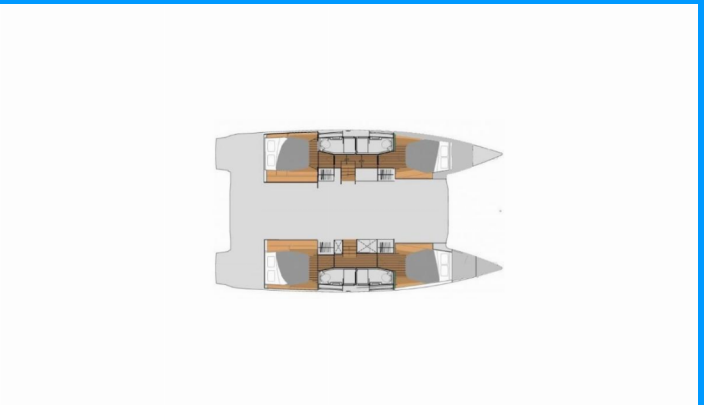

FONTAINE PAJOT ELBA 45

Pretty Penny

The Catamaran Fountaine Pajot Elba 45 „Pretty Penny“, built in 2026, is moored in BVI, Tortola, Nanny Cay Marina, - British Virgin Islands. The yacht has 4 cabins, can accomodate 8 persons and has 4 toilets/showers.

Pretty Penny

Production Year

2026

Length

13.45 m

Cabins

4

Berths