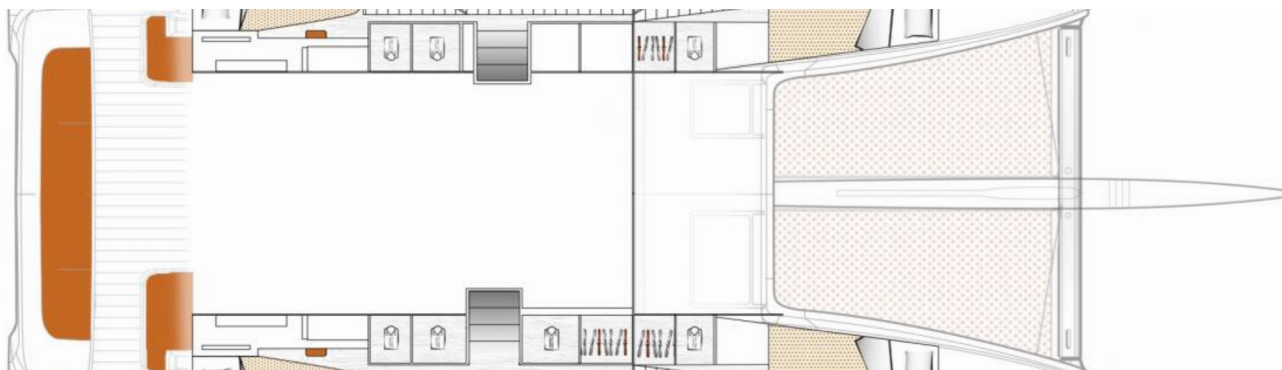

PRICE / WEEKS

16.05. - 30.05.2026 Booked	30.05. - 27.06.2026 Booked	27.06. - 11.07.2026 Booked	11.07. - 18.07.2026 Booked
18.07. - 25.07.2026 Booked	25.07. - 08.08.2026 Booked	08.08. - 15.08.2026 10.013 € ~~11.780 €~~	15.08. - 22.08.2026 Booked
22.08. - 29.08.2026 8.415 € ~~9.900 €~~	29.08. - 05.09.2026 8.415 € ~~9.900 €~~	05.09. - 19.09.2026 Booked	19.09. - 26.09.2026 Booked
26.09. - 03.10.2026 Booked	03.10. - 10.10.2026 5.474 € ~~6.440 €~~	10.10. - 24.10.2026 Booked	24.10. - 31.10.2026 Booked
31.10. - 07.11.2026 4.208 € ~~4.950 €~~	07.11. - 14.11.2026 4.208 € ~~4.950 €~~	14.11. - 21.11.2026 4.208 € ~~4.950 €~~	21.11. - 28.11.2026 4.208 € ~~4.950 €~~
28.11. - 05.12.2026 4.208 € ~~4.950 €~~			

WEB

najachty.pl

PHONE

+48 882 071 532

E-MAIL

biuro@najachty.pl

NAJACHTY

ul. Pi. Świętej Małgorzaty 1-2/42B, 58-100, Świdnica, Poland