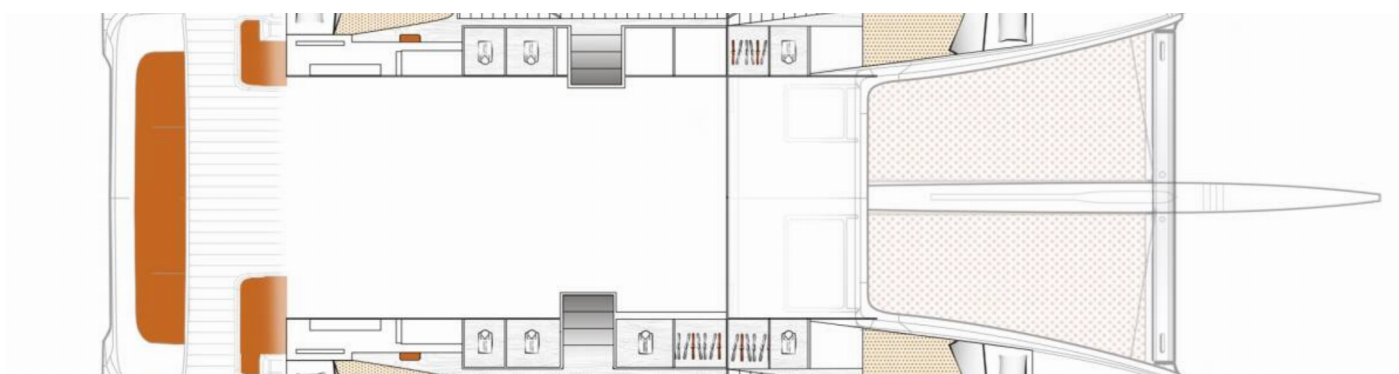

PRICE / WEEKS

07.11. - 14.11.2026

4.208 € ~~4.950 €~~

14.11. - 21.11.2026

4.208 € ~~4.950 €~~

21.11. - 28.11.2026

4.208 € ~~4.950 €~~

28.11. - 05.12.2026

4.208 € ~~4.950 €~~

05.12. - 12.12.2026

4.208 € ~~4.950 €~~

12.12. - 19.12.2026

4.208 € ~~4.950 €~~

19.12. - 26.12.2026

4.208 € ~~4.950 €~~

WEB

najachty.pl

PHONE

+48 882 071 532

E-MAIL

biuro@najachty.pl

NAJACHTY

ul. Pi. Świętej Małgorzaty 1-2/42B, 58-100, Świdnica, Poland