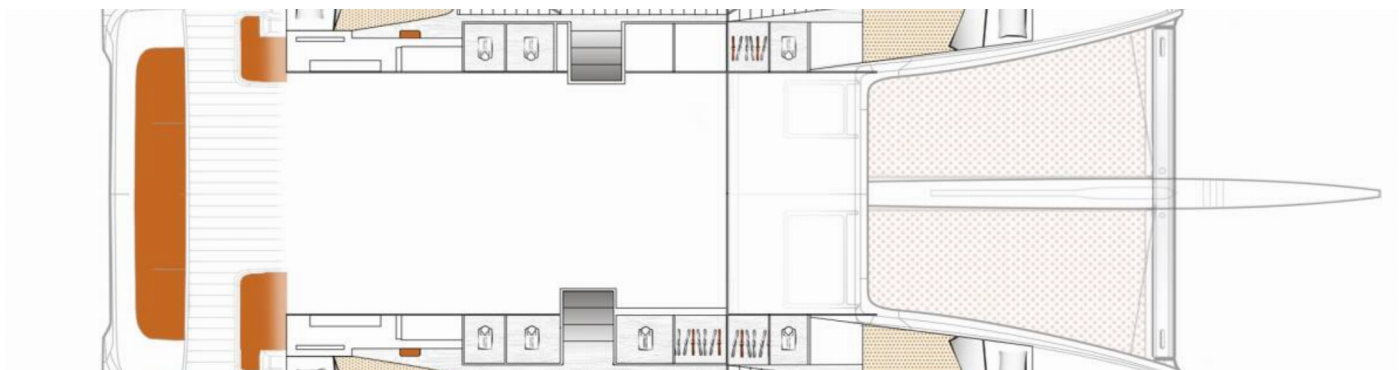

PRICE / WEEKS

05.12. - 12.12.2026

4.208 € ~~4.950 €~~

12.12. - 19.12.2026

4.208 € ~~4.950 €~~

19.12. - 26.12.2026

4.208 € ~~4.950 €~~

WEB

najachty.pl

PHONE

+48 882 071 532

E-MAIL

biuro@najachty.pl

NAJACHTY

ul. Pi. Świętej Małgorzaty 1-2/42B, 58-100, Świdnica, Poland