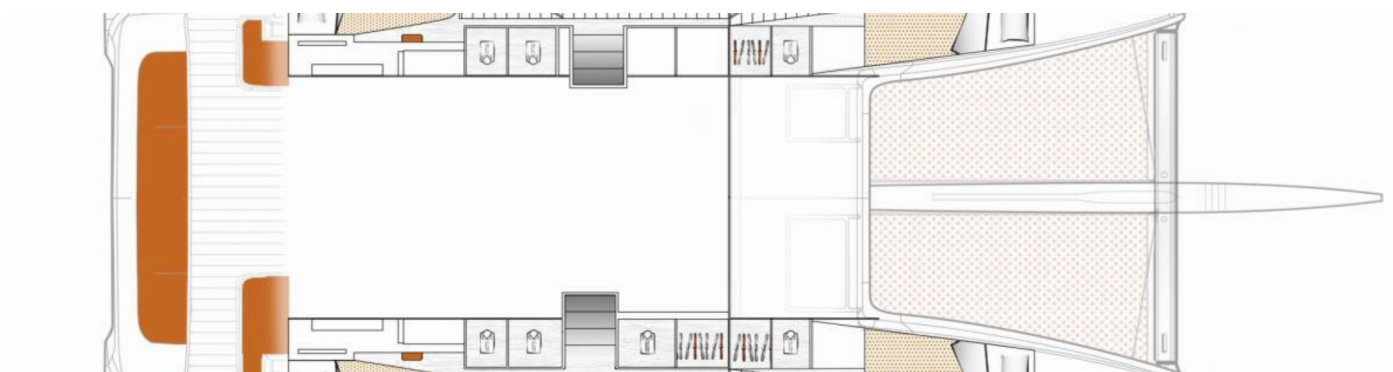

Sails

Electric winch, Lazy jacks

Yacht electrics

220V socket, Air Conditioning, Battery charger, Generator, Inverter, Shore power cable, Shore power connection, Solar panels, USB sockets

PRICE / WEEKS

| | | | |
|-------------------------------|---|---|----------------------------------|
| 09.05. - 16.05.2026 Booked | 16.05. - 30.05.2026 Booked | 30.05. - 27.06.2026 Booked | 27.06. - 11.07.2026 Booked |
| 11.07. - 18.07.2026 Booked | 18.07. - 25.07.2026 Booked | 25.07. - 08.08.2026 Booked | 08.08. - 15.08.2026 On option |
| 15.08. - 22.08.2026 Booked | 22.08. - 29.08.2026 8.415 € 9.900 € | 29.08. - 05.09.2026 8.415 € 9.900 € | 05.09. - 19.09.2026 Booked |
| 19.09. - 26.09.2026 Booked | 26.09. - 03.10.2026 Booked | 03.10. - 10.10.2026 5.474 € 6.440 € | 10.10. - 24.10.2026 Booked |
| 24.10. - 31.10.2026 Booked | 31.10. - 07.11.2026 4.208 € 4.950 € | | |