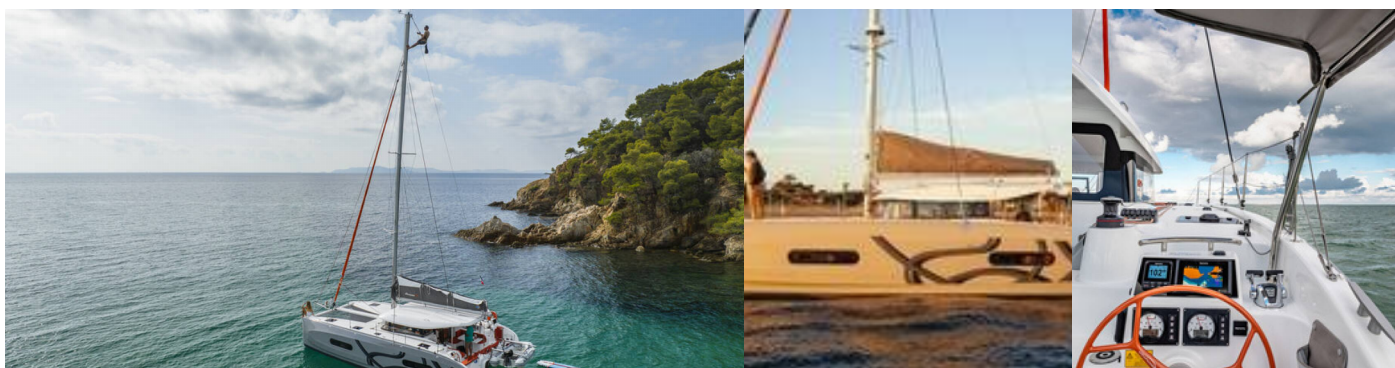

PRICE / WEEKS

04.11. - 11.11.2026

Booked

14.11. - 28.11.2026

Booked

28.11. - 05.12.2026

5.938 € ~~6.251 €~~

05.12. - 12.12.2026

5.938 € ~~6.251 €~~

12.12. - 19.12.2026

7.092 € ~~7.465 €~~

19.12. - 26.12.2026

10.500 €

WEB

najachty.pl

PHONE

+48 882 071 532

E-MAIL

biuro@najachty.pl

NAJACHTY

ul. Pi. Świętej Małgorzaty 1-2/42B, 58-100, Świdnica, Poland