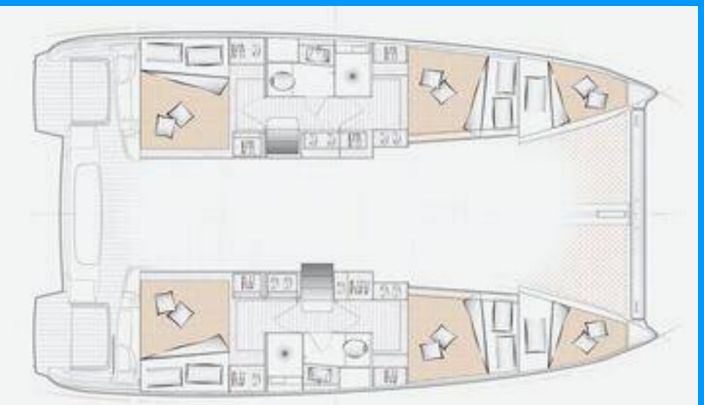

EXCESS 11

Excess 11

The Catamaran Excess 11 „Excess 11“, built in 2025, is moored in Phuket, Ao Po Grand Marina, - Thailand . The yacht has 4 + 1 cabins, can accommodate 8 + 1 + 1 persons and has 2 toilets/showers.