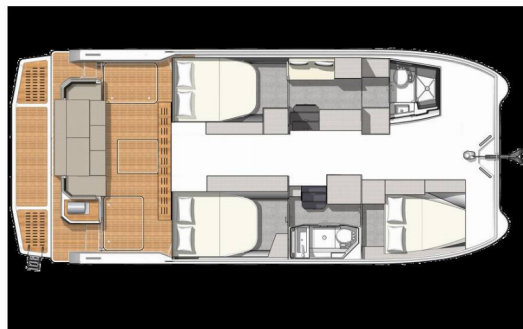

FONTAINE PAJOT MY4.S - MAESTRO

Blue Champagne

The Power catamaran Fontaine Pajot MY4.S - Maestro „Blue Champagne“, built in 2025, is moored in French Atlantic, La Rochelle, - France. The yacht has 3 cabins, can accommodate 6 persons and has 1 toilets/showers.

YACHT SPECIFICATIONS

Charter Base

French Atlantic, La Rochelle, France

Yacht ID

9406

Brand

Fontaine Pajot

Name

Blue Champagne

Production Year

2025

Length

11.00 m

Cabins

3

Berths

6

Max. Passengers

8

Head/Shower

1

STANDARD YACHT EQUIPMENT

Deck

Cockpit table, Cockpit/stern, outside shower, Electric anchor windlass, Swimming ladder

Galley

Microwave, Oven, Refrigerator, Stove

Interior

Foldable table, Salon (Non-convertible salon)

Navigation

AIS, Autopilot, Echosounder/Depthsounder, GPS chart plotter (Raymarine), Speedometer (Speed log), Wind instrument/Anemometer

Safety

VHF radio

Yacht electrics

Air Conditioning, Battery charger (2000 W), Generator (8 kW), Plug 220V, 12 V