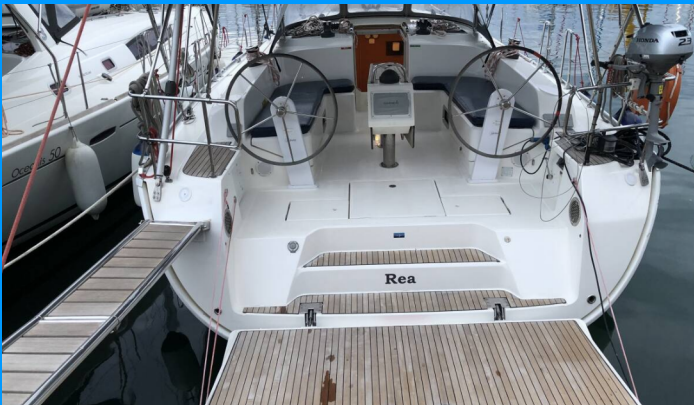

BAVARIA CRUISER 46

Rea

The Sailing yacht Bavaria Cruiser 46 „Rea”, built in 2015, is moored in Lefkas main port, Lefkas - Greece. The yacht has 4 cabins, can accomodate 8 + 1 persons and has 3 toilets/showers.

Deck	Bimini top (2022), Cockpit table, Cockpit/stern, outside shower, Deck lights, Dinghy with outboard engine (Honda 2022), Electric anchor windlass, Main anchor (20kg, CQR), Outboard engine, Spare anchor (Reserve, Auxiliary anchor) (15 kg, Britany), Sprayhood (2022), Swimming ladder
Entertainment	CD player, Underwater lights (2023)
Galley	Refrigerator
Interior	Electric fans in cabins, Electric toilet
Navigation	Autopilot, Bow thruster (side power), Depthsounder (Garmin), GPS chart plotter (Garmin), Navigation/position Lights, Speedometer (Speed log) (Garmin), Wind instrument/Anemometer
Safety	Distress flare box, EPIRB-Distress radio beacons, Fire blanket, Fire extinguisher, Horseshoe lifebuoy, Life belts (Safety harness), Life jackets, Liferaft (for 10 pax), VHF radio
Yacht electrics	12V Socket, Alternator (Altenator Volvo Penta 115A(2024)), Batteries (Battery 2024 for engine 1x110Amp12V WET type (2024)), Service batteries (Battery 2022 for service 3x125Amp 12V (2024)), Shore connection 220 V, Solar panels (2X100W/12V/15A)