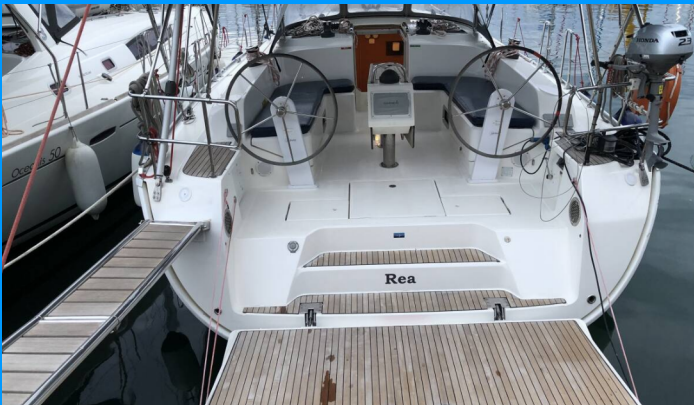

BAVARIA CRUISER 46

Rea

The Sailing yacht Bavaria Cruiser 46 „Rea”, built in 2015, is moored in Lefkas main port, Lefkas - Greece. The yacht has 4 cabins, can accomodate 8 + 1 persons and has 3 toilets/showers.

YACHT SPECIFICATIONS

Charter Base

Athens, Alimos marina, Greece (24.10.-31.12.2026)

Lefkas main port, Greece (01.01.-23.10.2026)

Yacht ID

9405

Brand

Bavaria Yachtbau

Berths

8 + 1

Max. Passengers

9

Head/Shower

3

STANDARD YACHT EQUIPMENT

Deck	Bimini top (2022), Cockpit table, Cockpit/stern, outside shower, Deck lights, Dinghy with outboard engine (Honda 2022), Electric anchor windlass, Main anchor (20kg, CQR), Outboard engine, Spare anchor (Reserve, Auxiliary anchor) (15 kg, Britany), Sprayhood (2022), Swimming ladder
Entertainment	CD player, Underwater lights (2023)
Galley	Refrigerator
Interior	Electric fans in cabins, Electric toilet
Navigation	Autopilot, Bow thruster (side power), Depthsounder (Garmin), GPS chart plotter (Garmin), Navigation/position Lights, Speedometer (Speed log) (Garmin), Wind instrument/Anemometer
Safety	Distress flare box, EPIRB-Distress radio beacons, Fire blanket, Fire extinguisher, Horseshoe lifebuoy, Life belts (Safety harness), Life jackets, Liferaft (for 10 pax), VHF radio
Yacht electrics	12V Socket, Alternator (Altenator Volvo Penta 115A(2024)), Batteries (Battery 2024 for engine 1x110Amp12V WET type (2024)), Service batteries (Battery 2022 for service 3x125Amp 12V (2024)), Shore connection 220 V, Solar panels (2X100W/12V/15A)