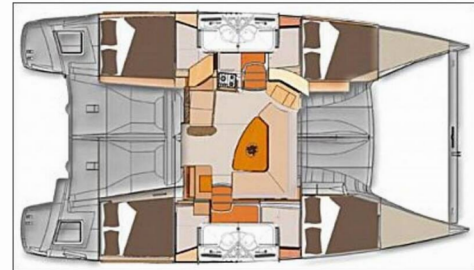

# LIPARI 41

Mirada

The Catamaran Lipari 41 „Mirada“, built in 2013, is moored in Fethiye, Fethiye Sailing Club, - Turkey. The yacht has 4 + 2 cabins, can accommodate 8 + 2 persons and has 4 toilets/showers.