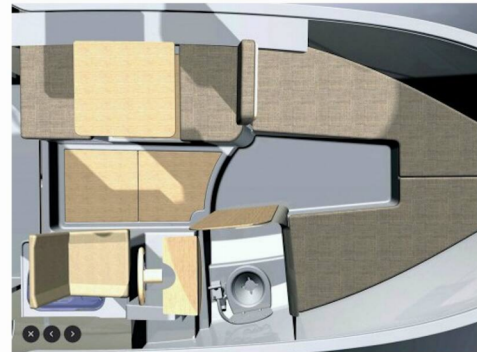

LEIDI 660

H2

The Motor yacht Leidi 660 „H2“, built in 2025, is moored in Marina Tehnomont Veruda, Pula, Pula - Croatia. The yacht has 1 cabins, can accommodate 2 + 1 persons and has 1 toilets/showers.

YACHT SPECIFICATIONS

Production Year

2025

Length

7.20 m

Cabins

1

Berths

2 + 1

Head/Shower

1

STANDARD YACHT EQUIPMENT

Comfort

Bedlinen and towels, Pillows

Deck

Anchor chain counter, Anchor with chain, Bathing platform, Bimini top, Cockpit/stern, outside shower, Electric anchor windlass