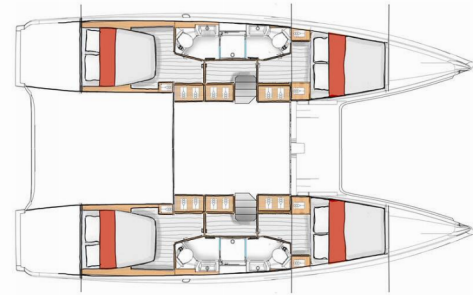

# EXCESS 13

First Kiss

The Catamaran Excess 13 „First Kiss“, built in 2025, is moored in Dubrovnik, Komolac, ACI Marina Dubrovnik, - Croatia. The yacht has 4 + 2 cabins, can accommodate 8 + 2 + 2 persons and has 4 toilets/showers.

**First Kiss**

Production Year

**2025**

Length

**12.99 m**

Cabins

**4 + 2**

Berths