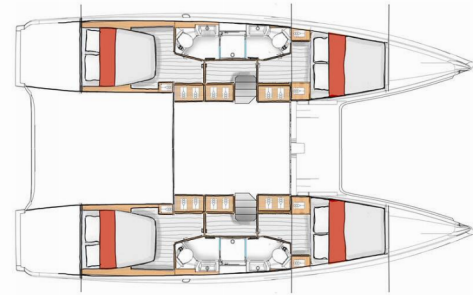

EXCESS 13

First Kiss

The Catamaran Excess 13 „First Kiss“, built in 2025, is moored in Dubrovnik, Komolac, ACI Marina Dubrovnik, - Croatia. The yacht has 4 + 2 cabins, can accommodate 8 + 2 + 2 persons and has 4 toilets/showers.

First Kiss

Production Year

2025

Length

12.99 m

Cabins

4 + 2

Berths