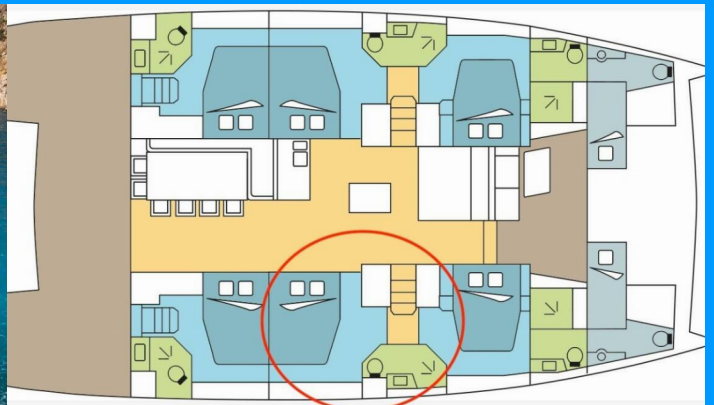

BALI 5.4

ELENWE_DB2

The Catamaran Bali 5.4 „ELENWE_DB2“, built in 2020, is moored in Nassau, Palm Cay Marina, - Bahamas. The yacht has 6 + 2 cabins, can accomodate 12 + 2 persons and has 6 + 2 toilets/showers.