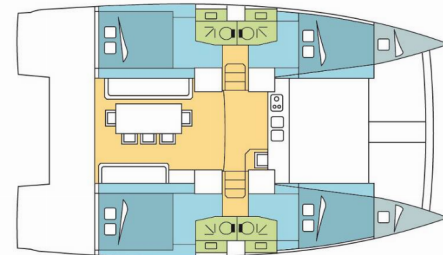

BALI 4.0

Blue Dream II

The Catamaran Bali 4.0 „Blue Dream II“, built in 2016, is moored in Keramoti, - Greece. The yacht has 4 + 2 cabins, can accommodate 8 + 2 persons and has 4 toilets/showers.

YACHT SPECIFICATIONS

Charter Base

Keramoti, Greece

Yacht ID

932

Brand

Catana

Name

Blue Dream II

Production Year

2016

Length

11.99 m

Cabins

4 + 2

Berths

8 + 2