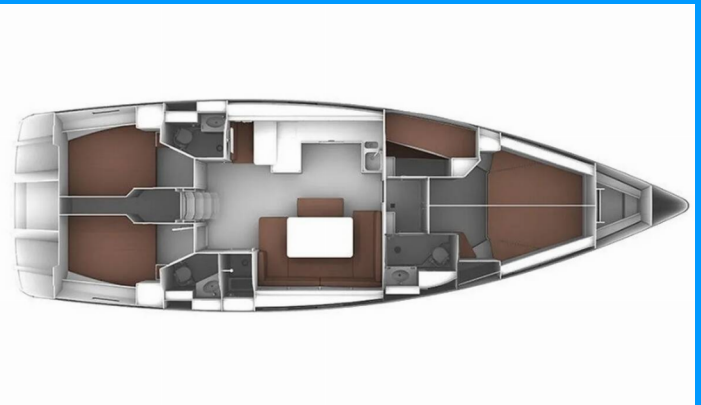

BAVARIA CRUISER 51

Jozefina

The Sailing yacht Bavaria Cruiser 51 „Jozefina“, built in 2018, is moored in Sukosan, D-Marin Dalmacija Marina, - Croatia. The yacht has 5 cabins, can accomodate 10 + 2 persons and has 3 toilets/showers.

Jozefina

Production Year

2018

Length

15.59 m

Cabins

5

Berths

10 + 2

Head/Shower

3

STANDARD YACHT EQUIPMENT

Comfort

Cockpit cushions

Deck

Bimini top, Cockpit/stern, outside shower, Dinghy, Electric anchor windlass, Spare anchor (Reserve, Auxiliary anchor), Sprayhood