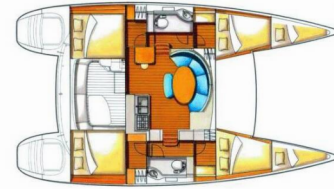

LAGOON 380 S2

Bellevue

The Catamaran Lagoon 380 S2 „Bellevue“, built in 2015, is moored in Lavrion, main port, - Greece. The yacht has 4 + 2 cabins, can accommodate 8 + 2 persons and has 2 toilets/showers.

Bellevue

Production Year

2015

Length

11.55 m

Cabins

4 + 2

Berths

8 + 2

Max. Passengers

10

Head/Shower

2

STANDARD YACHT EQUIPMENT

Deck

Bimini top, Electric anchor windlass, Gangway (inox), Sprayhood, Swimming ladder