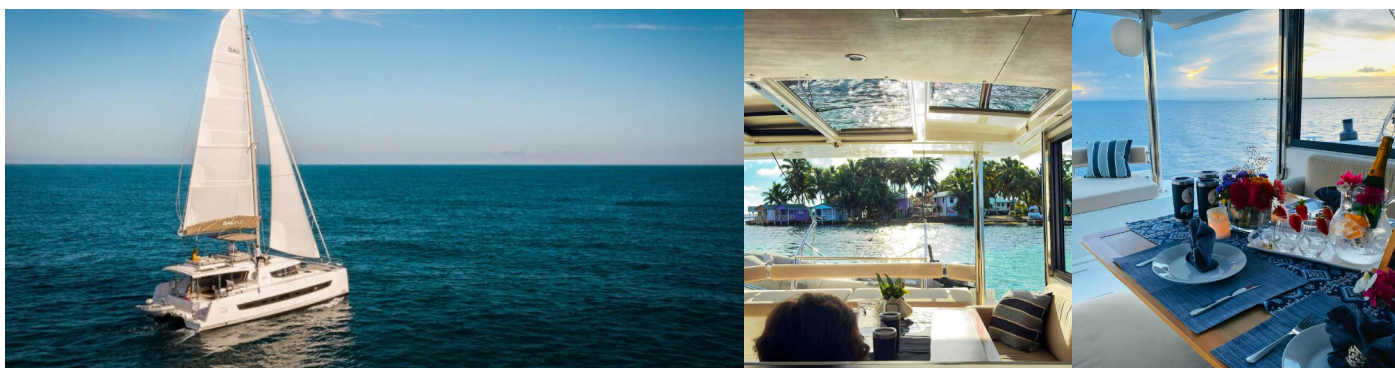

PRICE / WEEKS

17.05. - 24.05.2026

Booked

26.05. - 03.06.2026

Booked

03.06. - 12.06.2026

Booked

17.06. - 22.06.2026

Booked

25.06. - 30.06.2026

Booked

07.07. - 12.07.2026

Booked

19.07. - 27.07.2026

Booked

27.07. - 03.08.2026

Booked

08.08. - 14.08.2026

Booked

14.11. - 20.11.2026

Booked

WEB

najachty.pl

PHONE

+48 882 071 532

E-MAIL

biuro@najachty.pl

NAJACHTY

ul. Pi. Świętej Małgorzaty 1-2/42B, 58-100, Świdnica, Poland