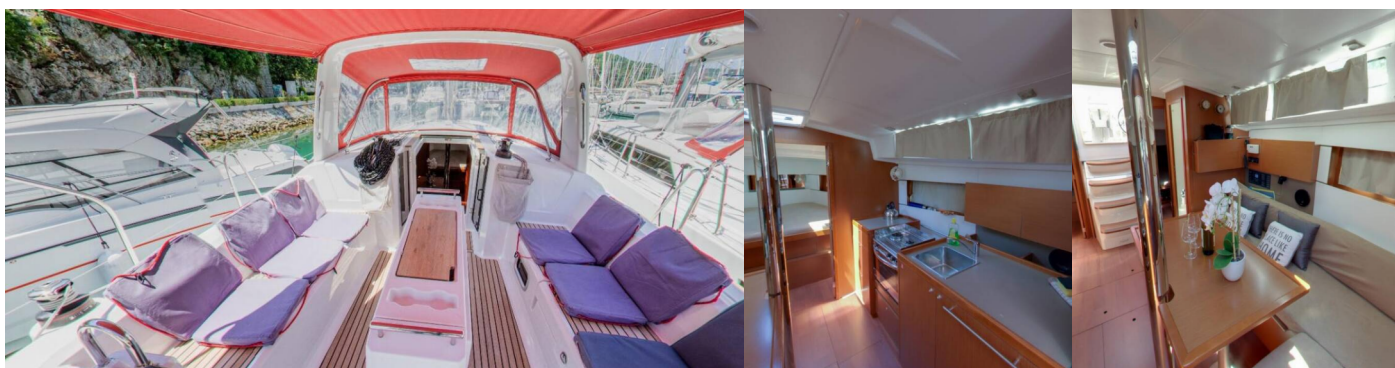

PRICE / WEEKS

01.11. - 31.12.2026

Booked

WEB

najachty.pl

PHONE

+48 882 071 532

E-MAIL

biuro@najachty.pl

NAJACHTY

ul. Pi. Świętej Małgorzaty 1-2/42B, 58-100, Świdnica, Poland