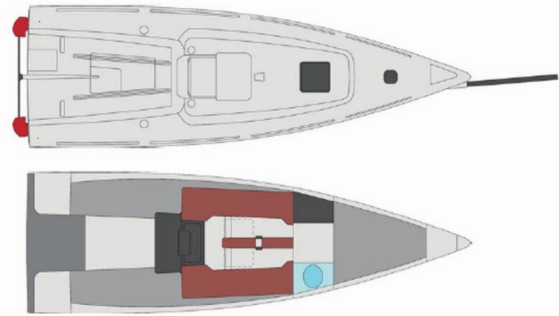

FIRST 27

Šuferina

The Sailing yacht First 27 „Šuferina“, built in 2022, is moored in ACI Marina Split, Split - Croatia. The yacht has 1 cabins, can accomodate 2 + 1 persons and has 1 toilets/showers.

YACHT SPECIFICATIONS

Charter Base

ACI Marina Split, Croatia

Yacht ID

9096

Brand

Bénéteau

Name

Šuferina

Production Year

2022

Length

7.99 m

Cabins

1

Berths

2 + 1