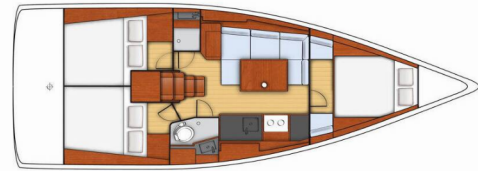

# OCEANIS 38

Epicteto

The Sailing yacht Oceanis 38 „Epicteto“, built in 2016, is moored in Marina d'Empuriabrava, - Spain. The yacht has 3 cabins, can accommodate 6 + 2 persons and has 1 toilets/showers.

**Epicteto**

Production Year

**2016**

Length

**11.50 m**

Cabins

**3**

Berths