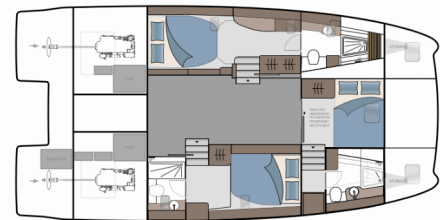

AQUILA 42

Seaduction

The Power catamaran Aquila 42 „Seaduction“, built in 2025, is moored in Lavrion - Olympic Marine, Lavrion - Greece. The yacht has 3 cabins, can accomodate 6 persons and has 2 toilets/showers.

Seaduction

Production Year

2025

Length

12.64 m

Cabins

3

Berths