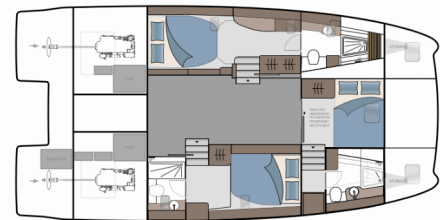

AQUILA 42

Seaduction

The Power catamaran Aquila 42 „Seaduction“, built in 2025, is moored in Lavrion - Olympic Marine, Lavrion - Greece. The yacht has 3 cabins, can accommodate 6 persons and has 2 toilets/showers.

Seaduction

Production Year

2025

Length

12.64 m

Cabins

3

Berths