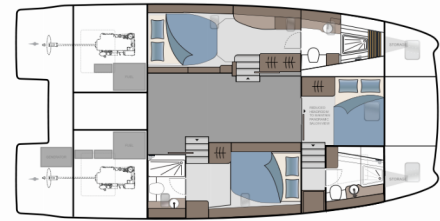

# AQUILA 42

Seaduction

The Power catamaran Aquila 42 „Seaduction“, built in 2025, is moored in Lavrion - Olympic Marine, Lavrion - Greece. The yacht has 3 cabins, can accomodate 6 persons and has 2 toilets/showers.