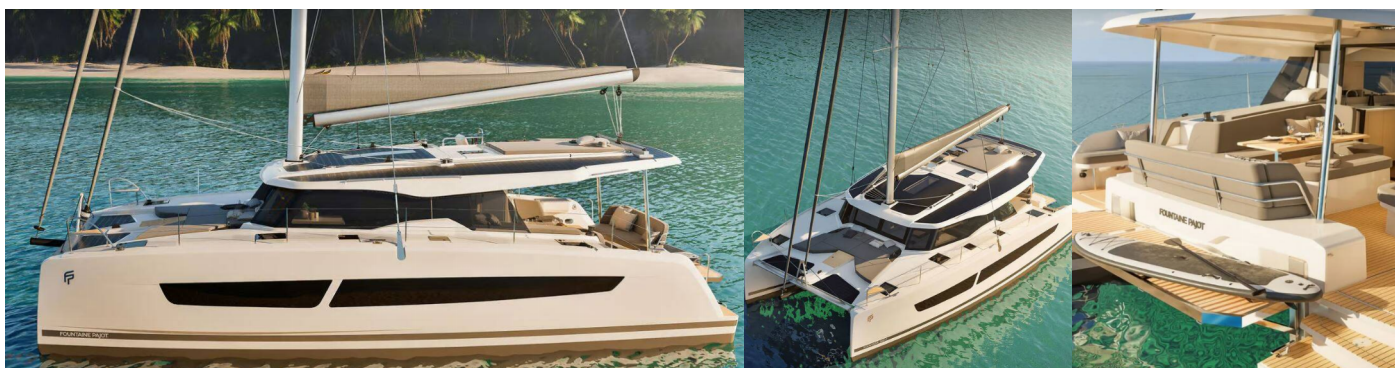

PRICE / WEEKS

13.03. - 20.03.2027 2.370 €	20.03. - 27.03.2027 2.725 €	27.03. - 03.04.2027 2.725 €	03.04. - 10.04.2027 2.725 €
10.04. - 17.04.2027 2.725 €	17.04. - 24.04.2027 2.725 €	24.04. - 01.05.2027 3.660 €	01.05. - 08.05.2027 3.660 €
08.05. - 15.05.2027 4.005 €	15.05. - 22.05.2027 4.005 €	22.05. - 29.05.2027 4.405 €	29.05. - 05.06.2027 5.480 €
05.06. - 12.06.2027 6.090 €	12.06. - 19.06.2027 6.745 €	19.06. - 26.06.2027 6.745 €	26.06. - 03.07.2027 6.745 €

WEB

najachty.pl

PHONE

+48 882 071 532

E-MAIL

biuro@najachty.pl

NAJACHTY

ul. Pi. Świętej Małgorzaty 1-2/42B, 58-100, Świdnica, Poland