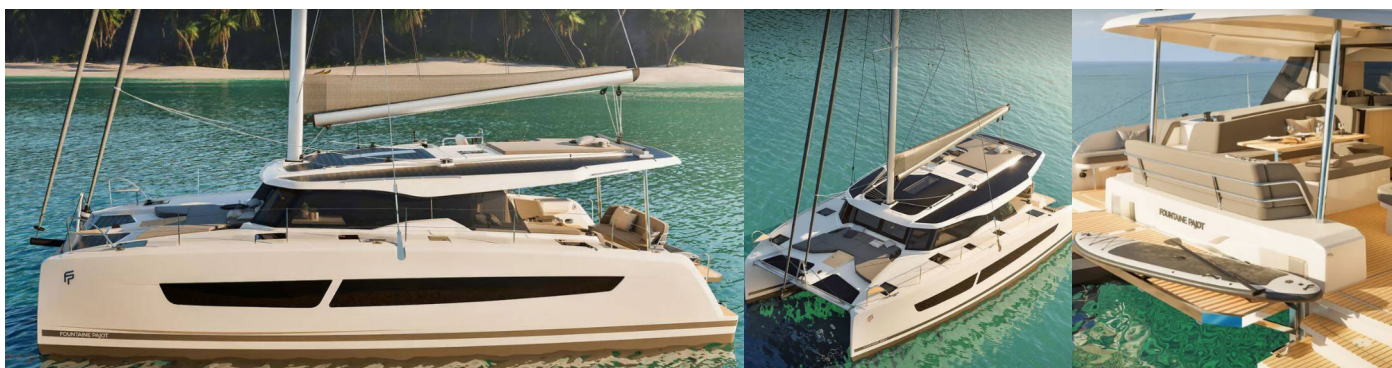

PRICE / WEEKS

06.06. - 20.06.2026 Booked	20.06. - 27.06.2026 3.574 € ~~4.205 €~~	27.06. - 04.07.2026 4.322 € ~~5.085 €~~	04.07. - 11.07.2026 4.828 € ~~5.680 €~~
11.07. - 18.07.2026 5.848 € ~~6.880 €~~	18.07. - 25.07.2026 5.848 € ~~6.880 €~~	25.07. - 01.08.2026 6.796 € ~~7.995 €~~	01.08. - 08.08.2026 On option
08.08. - 15.08.2026 7.089 € ~~8.340 €~~	15.08. - 22.08.2026 6.855 € ~~8.065 €~~	22.08. - 29.08.2026 4.951 € ~~5.825 €~~	29.08. - 05.09.2026 4.781 € ~~5.625 €~~
05.09. - 12.09.2026 6.160 €	12.09. - 19.09.2026 5.080 €	19.09. - 26.09.2026 4.400 €	26.09. - 03.10.2026 4.400 €
07.11. - 14.11.2026 Booked	20.11. - 12.03.2027 Booked		

WEB

najachty.pl

PHONE

+48 882 071 532

E-MAIL

biuro@najachty.pl

NAJACHTY

ul. Pi. Świętej Małgorzaty 1-2/42B, 58-100, Świdnica, Poland