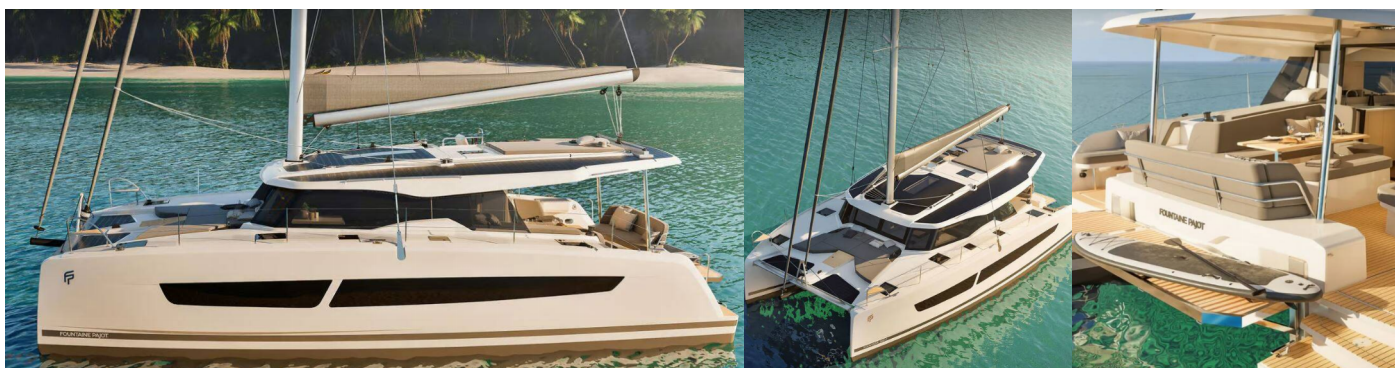

PRICE / WEEKS

20.11. - 12.03.2027

Booked

WEB

najachty.pl

PHONE

+48 882 071 532

E-MAIL

biuro@najachty.pl

NAJACHTY

ul. Pi. Świętej Małgorzaty 1-2/42B, 58-100, Świdnica, Poland