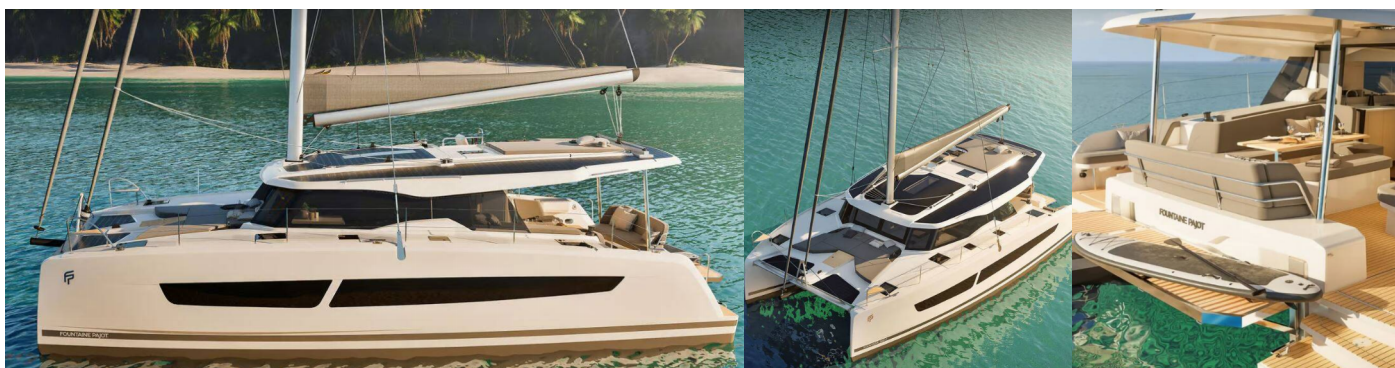

PRICE / WEEKS

06.06. - 20.06.2026 Booked	20.06. - 27.06.2026 4.412 € ~~5.190 €~~	27.06. - 04.07.2026 4.803 € ~~5.650 €~~	04.07. - 11.07.2026 5.364 € ~~6.310 €~~
11.07. - 18.07.2026 6.498 € ~~7.645 €~~	18.07. - 25.07.2026 6.498 € ~~7.645 €~~	25.07. - 01.08.2026 7.552 € ~~8.885 €~~	01.08. - 08.08.2026 7.816 € ~~9.195 €~~
08.08. - 15.08.2026 7.089 € ~~8.340 €~~	15.08. - 22.08.2026 6.855 € ~~8.065 €~~	22.08. - 29.08.2026 4.951 € ~~5.825 €~~	29.08. - 05.09.2026 5.625 €
05.09. - 12.09.2026 5.450 €	12.09. - 19.09.2026 5.080 €	19.09. - 26.09.2026 4.625 €	26.09. - 03.10.2026 4.400 €

WEB

najachty.pl

PHONE

+48 882 071 532

E-MAIL

biuro@najachty.pl

NAJACHTY

ul. Pi. Świętej Małgorzaty 1-2/42B, 58-100, Świdnica, Poland