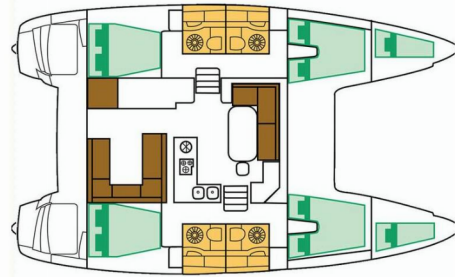

LAGOON 400 S2

Emerald Seas

The Catamaran Lagoon 400 S2 „Emerald Seas“, built in 2015, is moored in Lavrion, main port, - Greece. The yacht has 4 + 2 cabins, can accommodate 8 + 2 + 2 persons and has 4 toilets/showers.

YACHT SPECIFICATIONS

Charter Base

Lavrion, main port, Greece

Yacht ID

903

Brand

Lagoon-Bénéteau

Name

Emerald Seas

Production Year

2015

Length

11.97 m

Cabins

4 + 2

Berths

Deck

Cockpit/stern, outside shower, Dinghy, Electric anchor windlass, Hard Top Bimini, Hydraulic gangway, Outboard engine, Sprayhood

Entertainment

Radio with USB, TV

Galley

Hot water, Refrigerator

Navigation