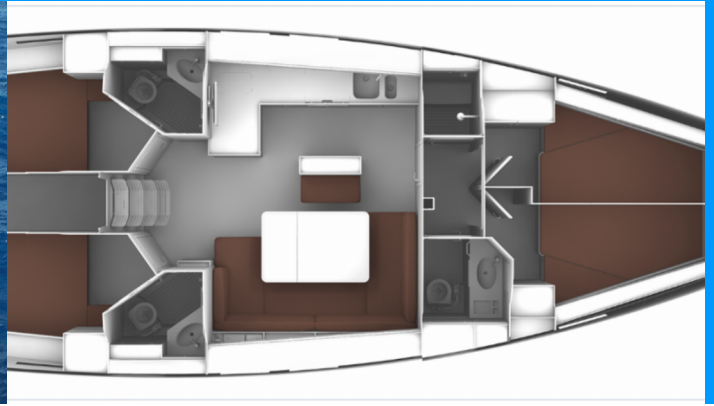

BAVARIA CRUISER 46

Trex

The Sailing yacht Bavaria Cruiser 46 „Trex“, built in 2024, is moored in Orhaniye, Marti Marina, - Turkey. The yacht has 4 cabins, can accomodate 8 persons and has 3 toilets/showers.

Trex

Production Year

2024

Length

13.90 m

Cabins

4

Berths

8

Head/Shower

3

STANDARD YACHT EQUIPMENT

Comfort

Cockpit cushions

Deck

Anchor chain counter (Cockpit), Anchor swivel, Bathing platform, Bimini top, Dinghy (2,4 m, wood slat bottom), Electric anchor windlass (Quick 1000 W), Floating rope (60 m), Gangway, Outboard engine (Honda 2,3 hp), Sprayhood, Teak cockpit, Ultra Anchor (27 kg, 80 m x 10 mm chain)