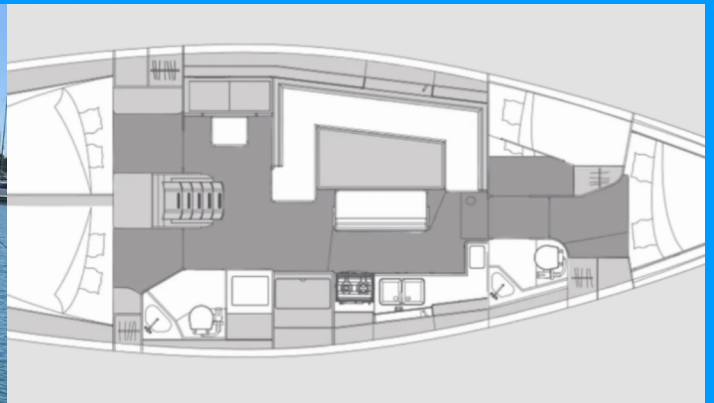

ELAN IMPRESSION 45.1

Josi

The Sailing yacht Elan Impression 45.1 „Josi“, built in 2022, is moored in Marina Mandalina, Sibenik, Sibenik - Croatia. The yacht has 4 + 1 cabins, can accommodate 8 + 2 + 1 persons and has 2 + 1 toilets/showers.

Josi

Production Year

2022

Length

13.51m

Cabins

4 + 1

Berths